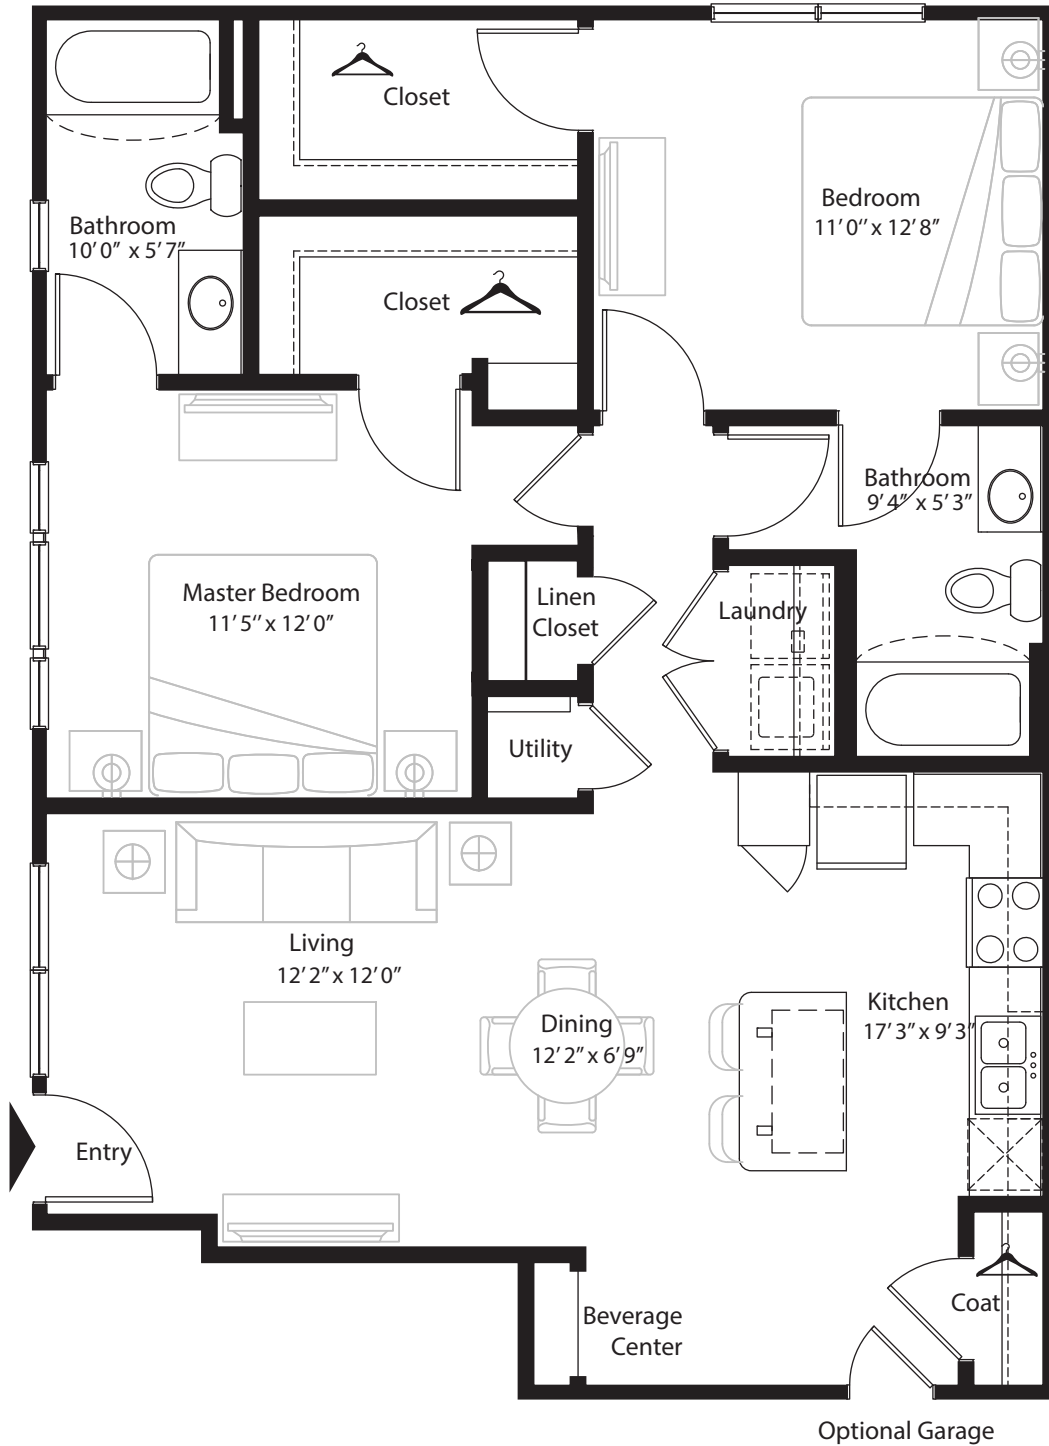

2 BR Designer Courtyard

1st level, 2 bedroom, 2 bath - 1,062 sq. ft. with 89 sq. ft. patio

This floor plan representation is not to scale and all dimensions are approximate. Final layout and room dimensions are subject to change prior to the delivery of any apartment unit.