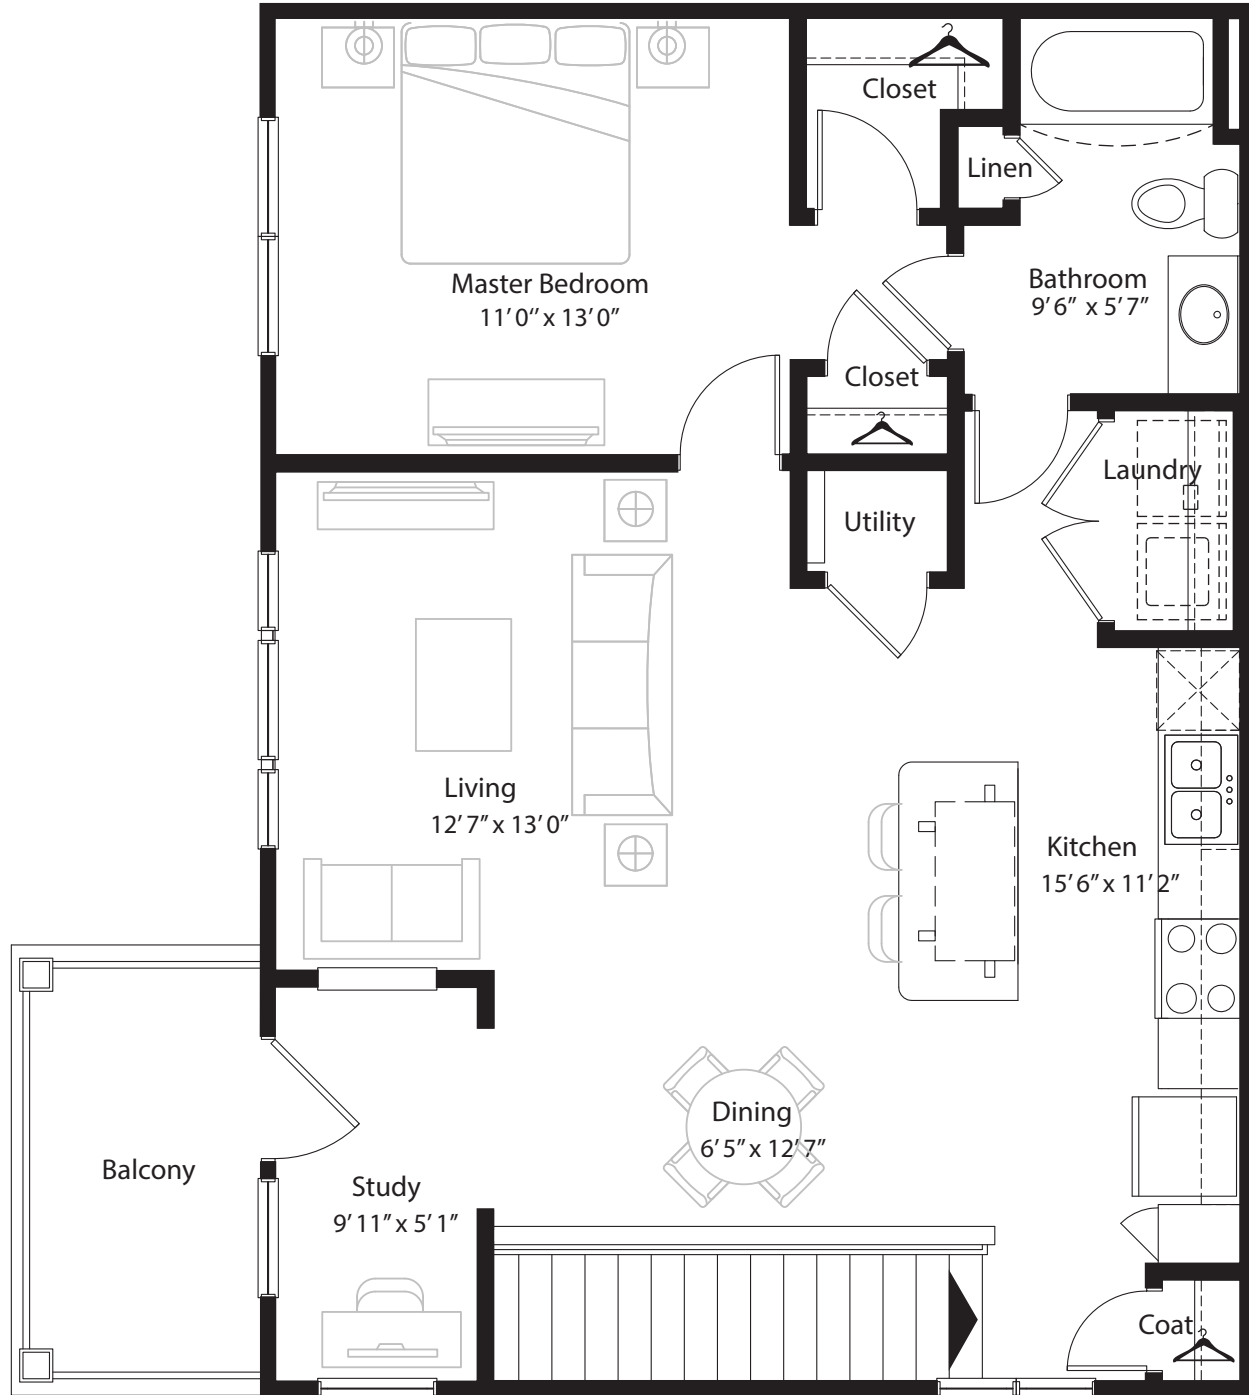

1 Bedroom Grand Overlook

2nd level, 1 bedroom, 1 bath - 909 sq. ft. with 62 sq. ft. balcony

This floor plan representation is not to scale and all dimensions are approximate. Final layout and room dimensions are subject to change prior to the delivery of any apartment unit.