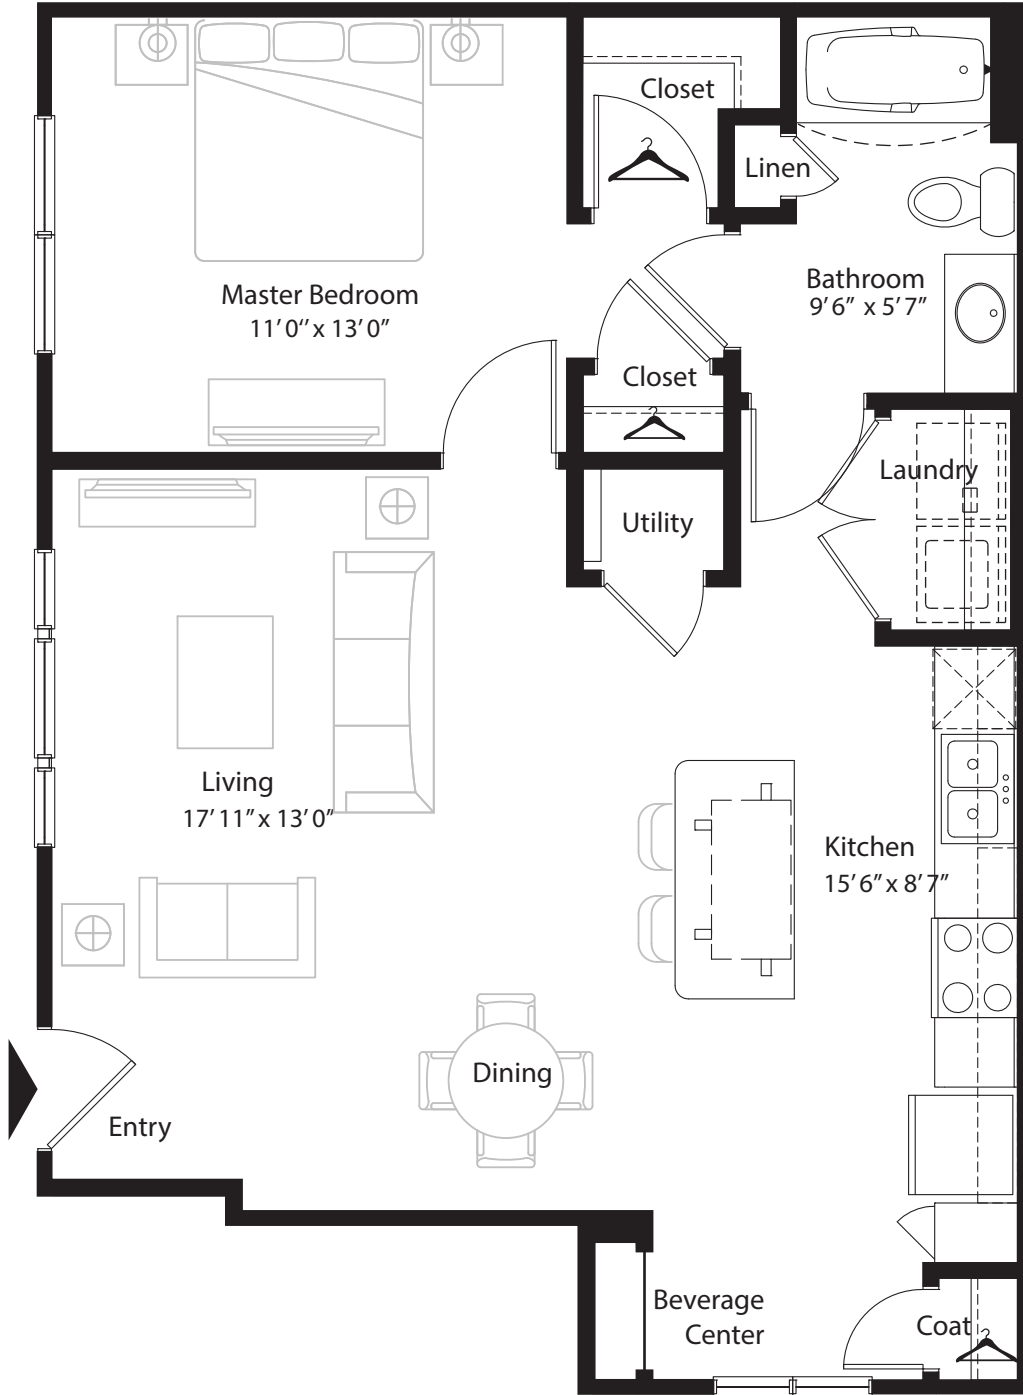

1 Bedroom Grand Courtyard

1st level, 1 bedroom, 1 bath - 816 sq. ft. with 65 sq. ft. patio

This floor plan representation is not to scale and all dimensions are approximate. Final layout and room dimensions are subject to change prior to the delivery of any apartment unit.