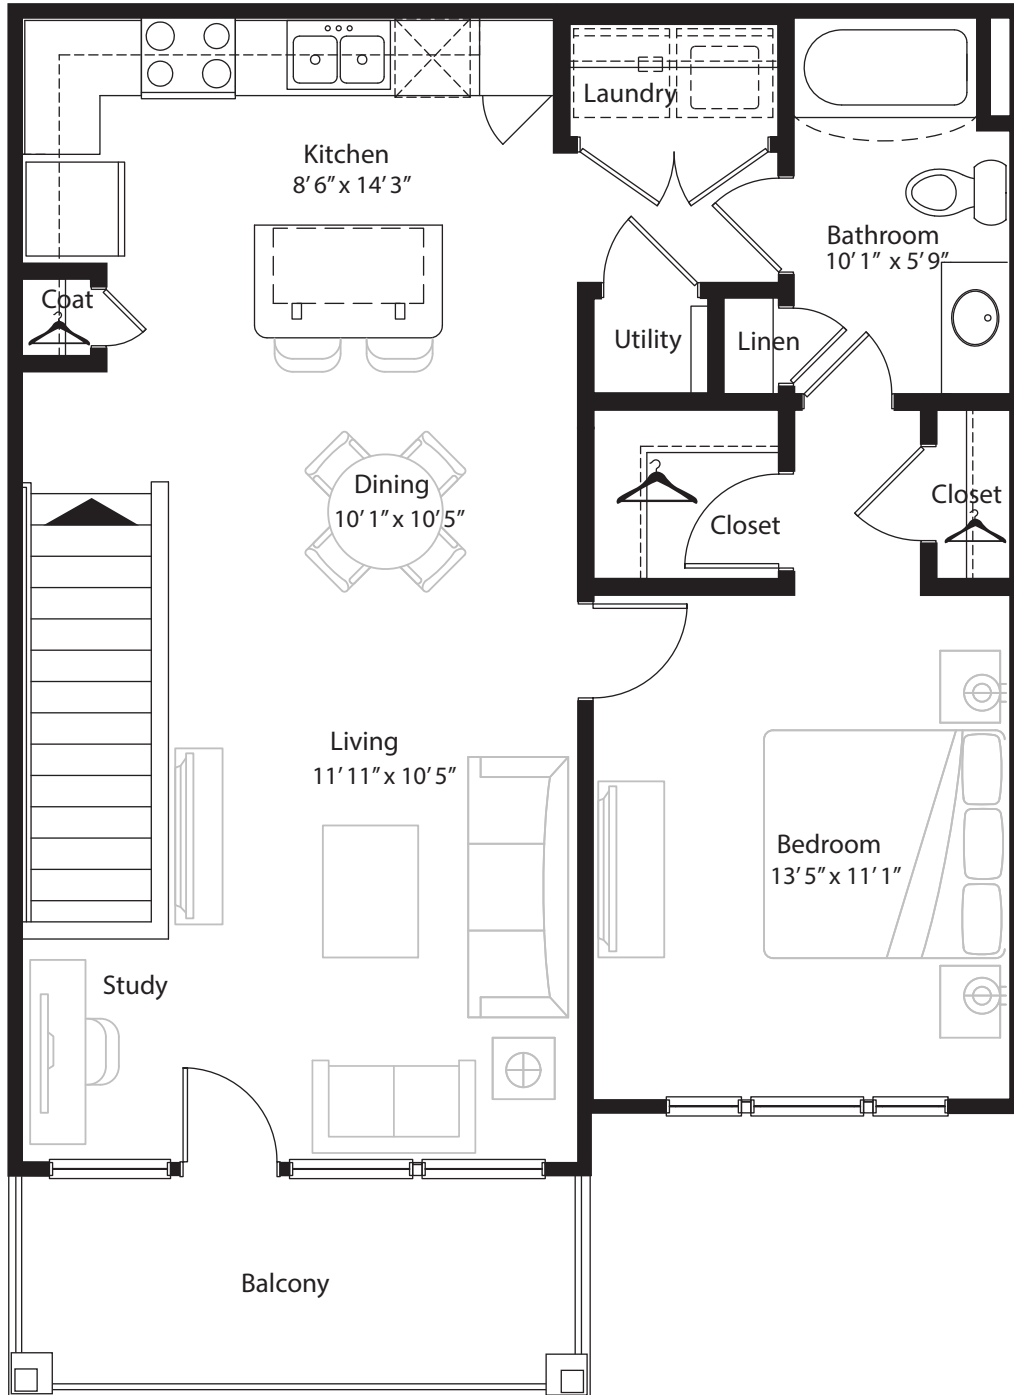

1 BR Designer Overlook

2nd level, 1 bedroom, 1 bath - 857 sq. ft. with 101 sq. ft. balcony

This floor plan representation is not to scale and all dimensions are approximate. Final layout and room dimensions are subject to change prior to the delivery of any apartment unit.