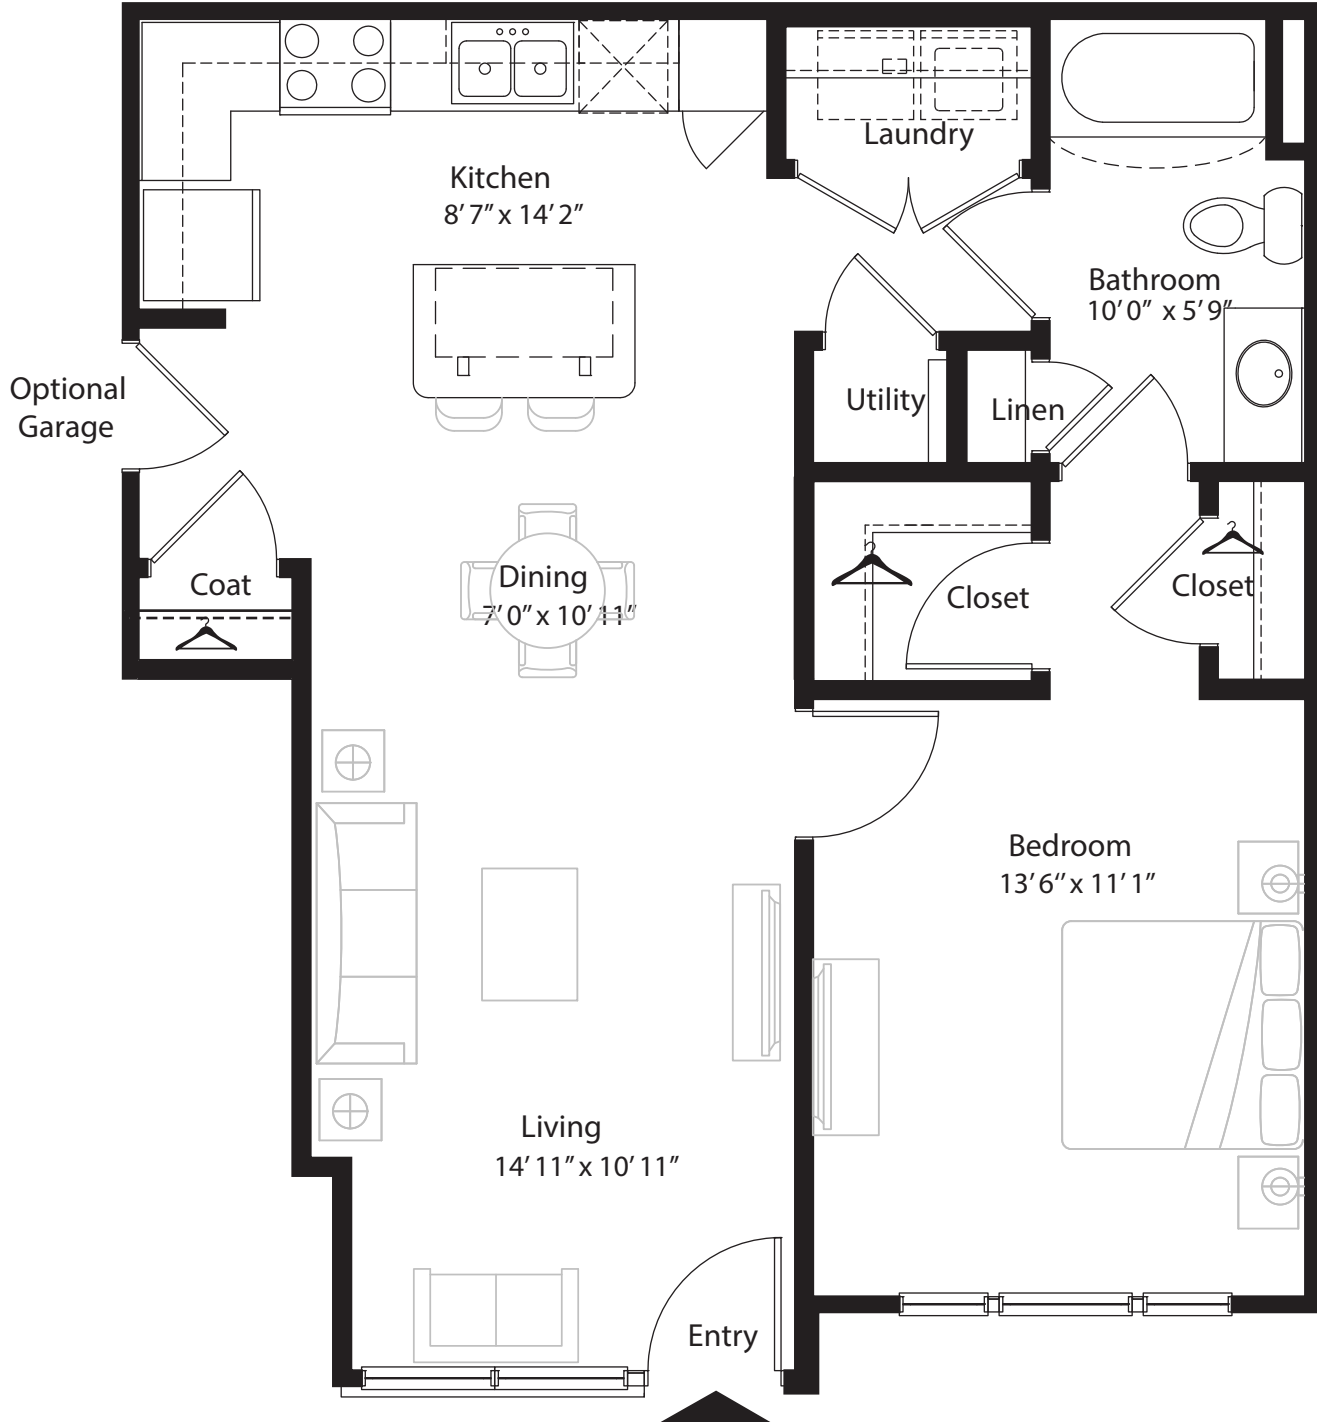

1 BR Designer Courtyard

1st level, 1 bedroom, 1 bath - 760 sq. ft. with 100 sq. ft. patio

This floor plan representation is not to scale and all dimensions are approximate. Final layout and room dimensions are subject to change prior to the delivery of any apartment unit.