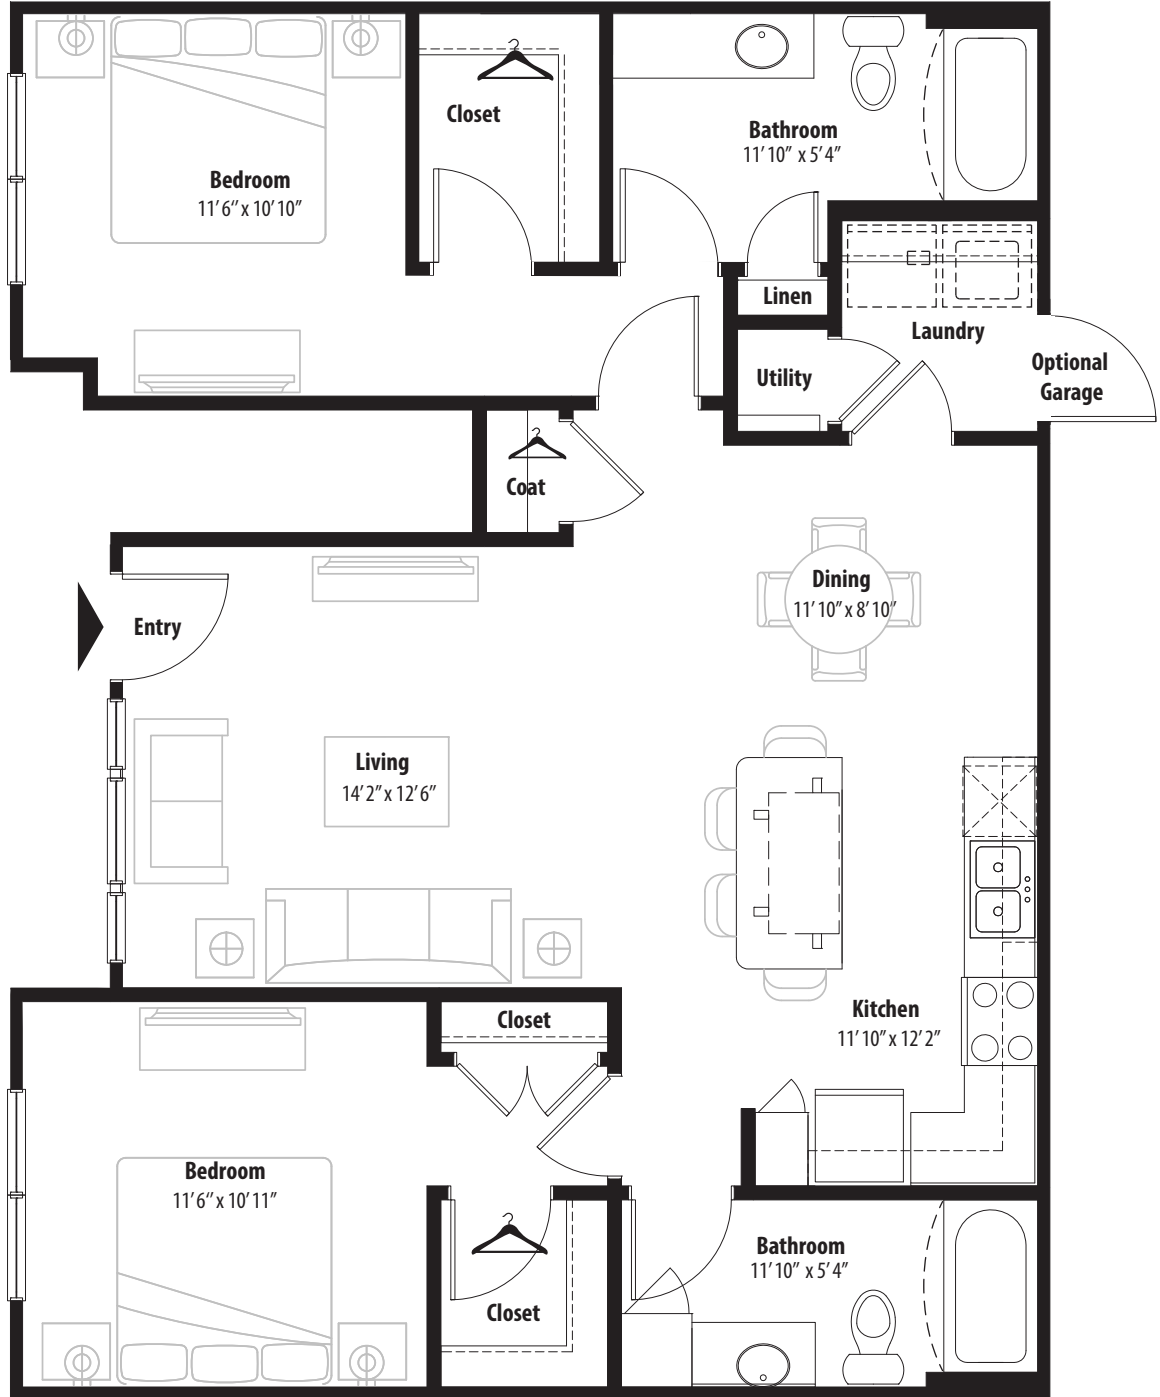

## 2 Bedroom Grand Courtyard

1st level, 2 bedroom, 2 bath - 1,088sq. ft. with 70 sq. ft. patio

This floor plan representation is not to scale and all dimensions are approximate. Final layout and room dimensions are subject to change prior to the delivery of any apartment unit.