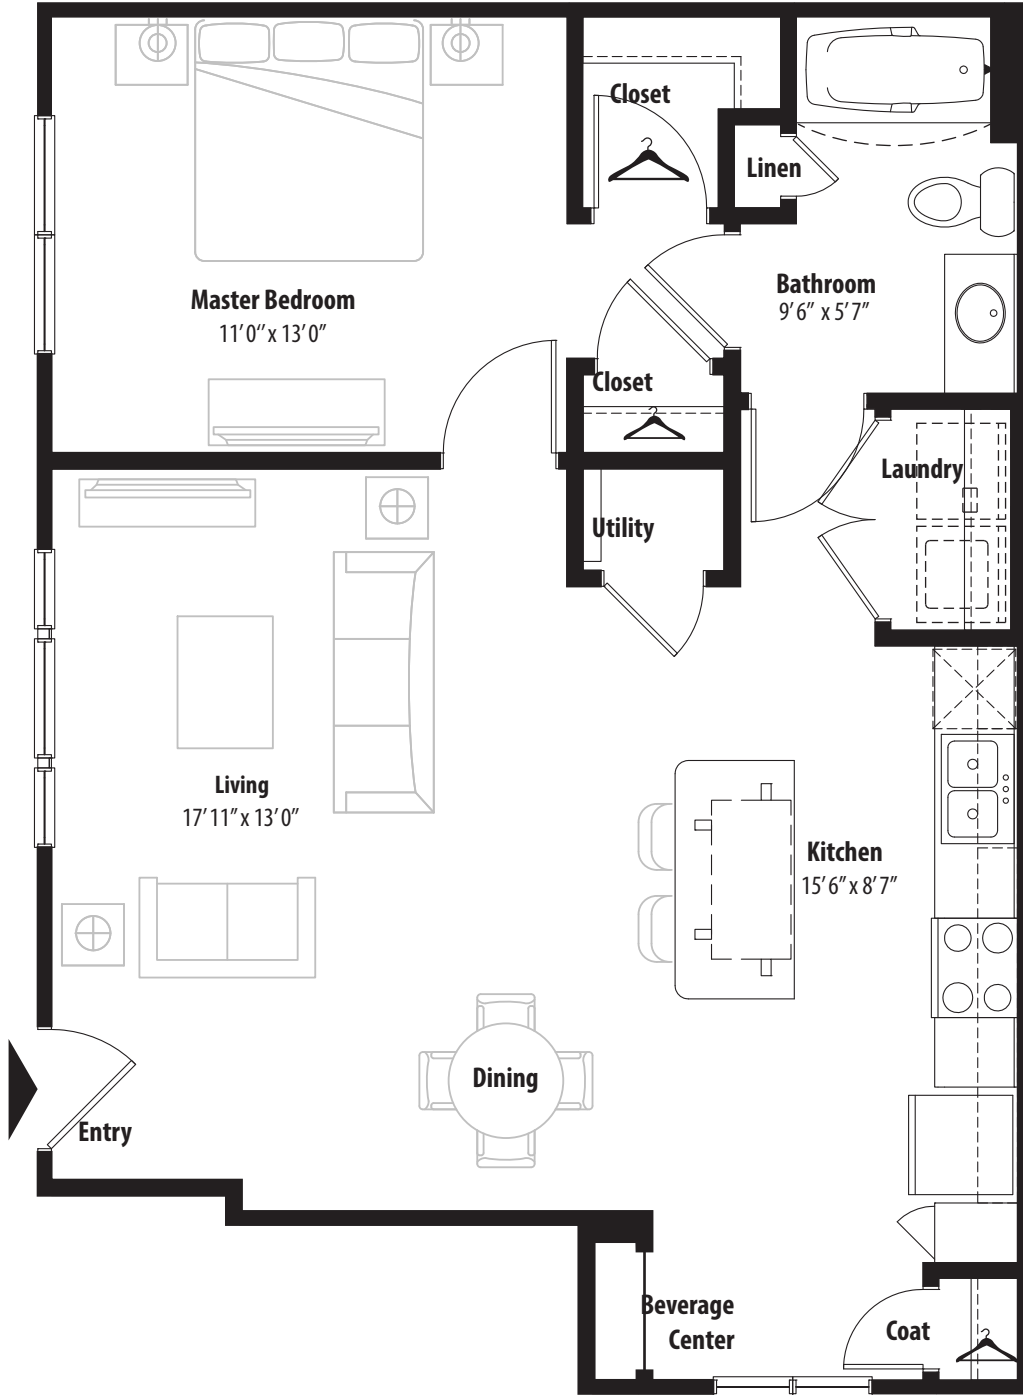

## 1 Bedroom Grand Courtyard

1st level, 1 bedroom, 1 bath - 816 sq. ft. with 65 sq. ft. patio

This floor plan representation is not to scale and all dimensions are approximate. Final layout and room dimensions are subject to change prior to the delivery of any apartment unit.