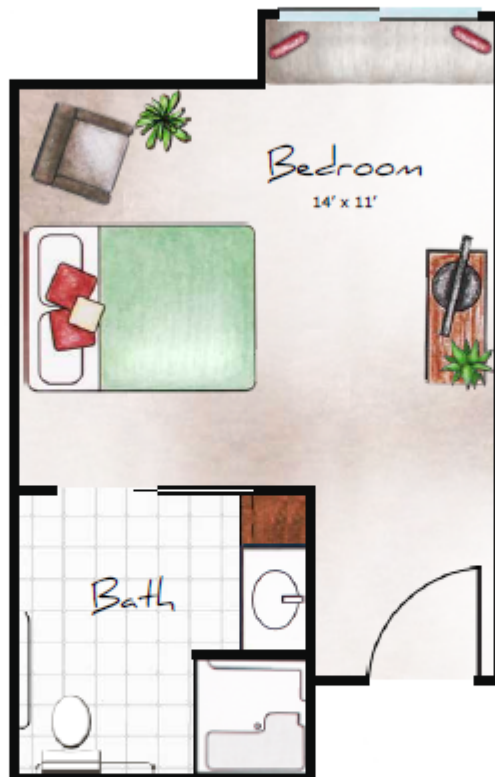

Memory Support

Private Bedroom with Shower

Orchard Pointe at Terrazza | 270 SF NET