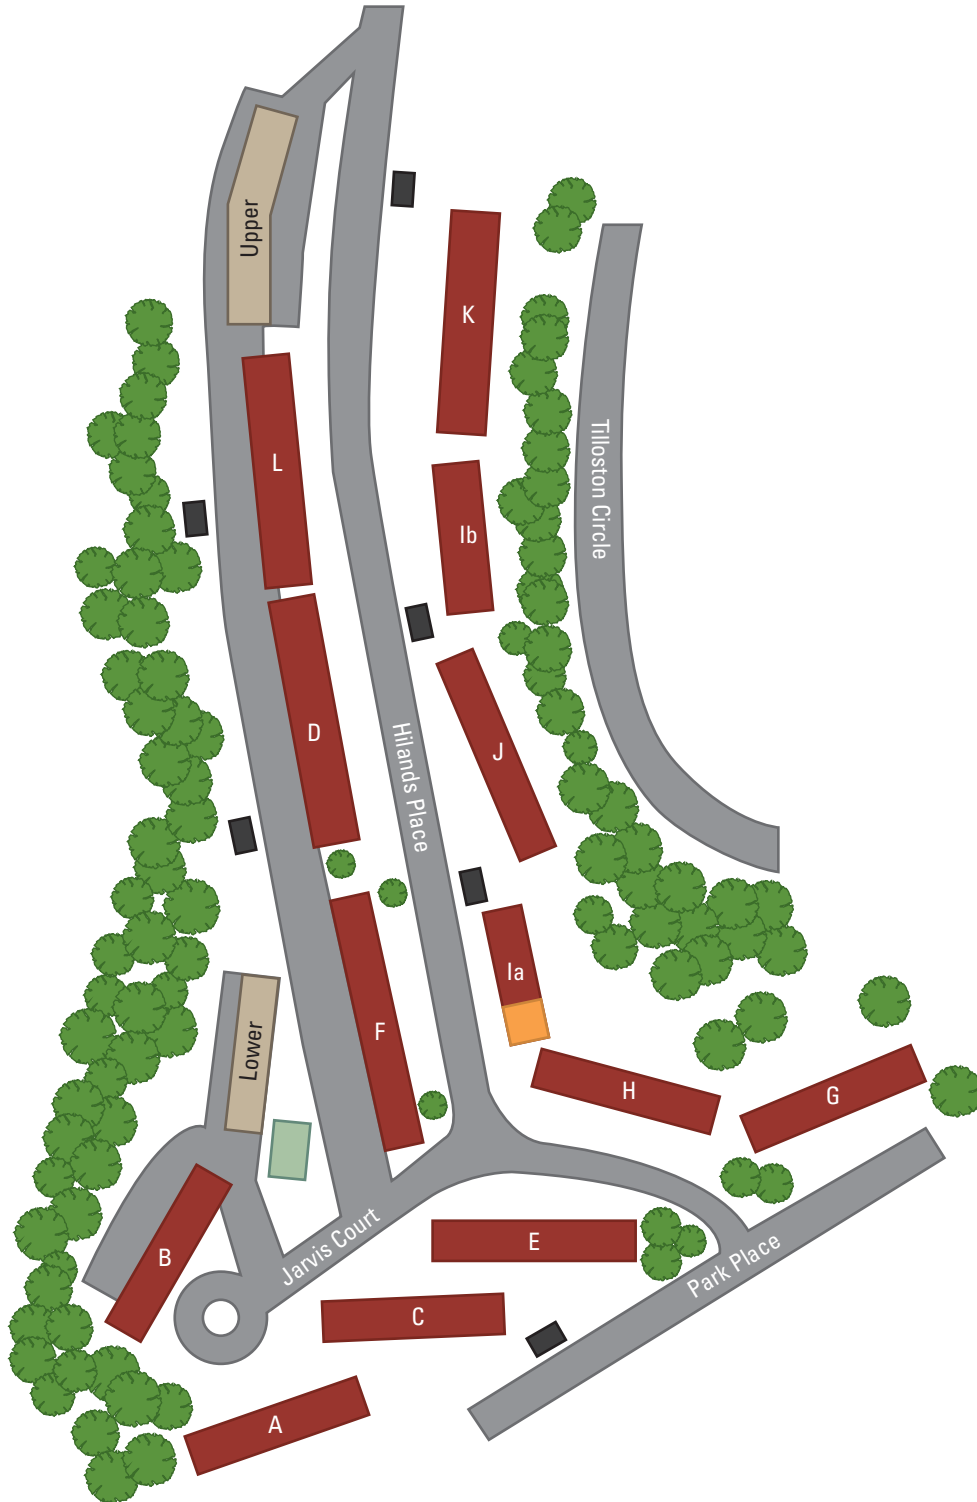

GOVERNORS RIDGE

A P A R T M E N T S

www.GovernorsRidgeApts.com • (412) 366-6776
112 Hilands Place | Pittsburgh, PA 15237

Key

-  Garage
-  Leasing Office
-  Picnic Area
-  Trash & Recycling

Site map is for illustrative purposes only and not to scale.