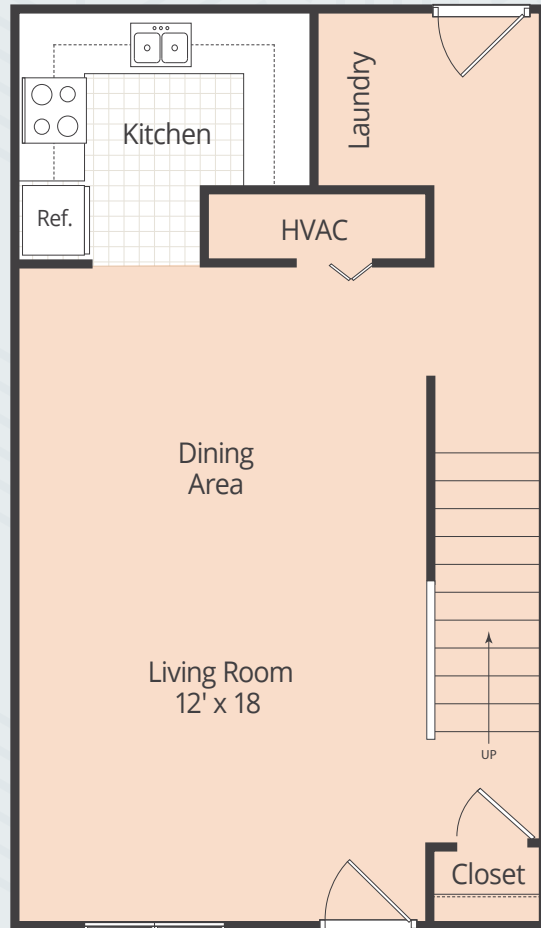

Second Floor

First Floor

2 BEDROOM TOWNHOME | 1 BATH | 828 SQ. FT.