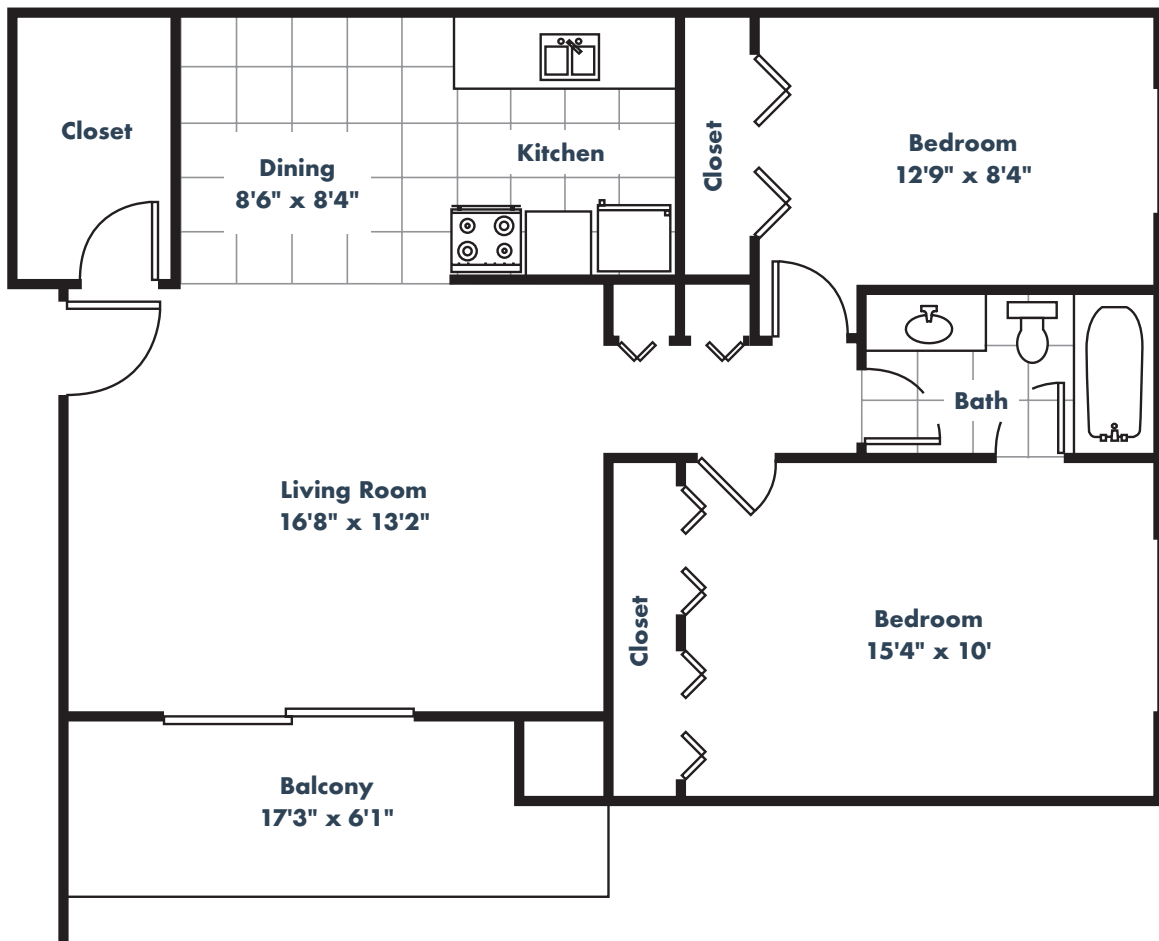

BL2

TWO BEDROOM, ONE BATH
1,000 sq.ft.

Square footage and room dimensions are approximate.

THE TRILOGY
APARTMENTS

Professionally
Managed By:

TheTrilogyApartments.com