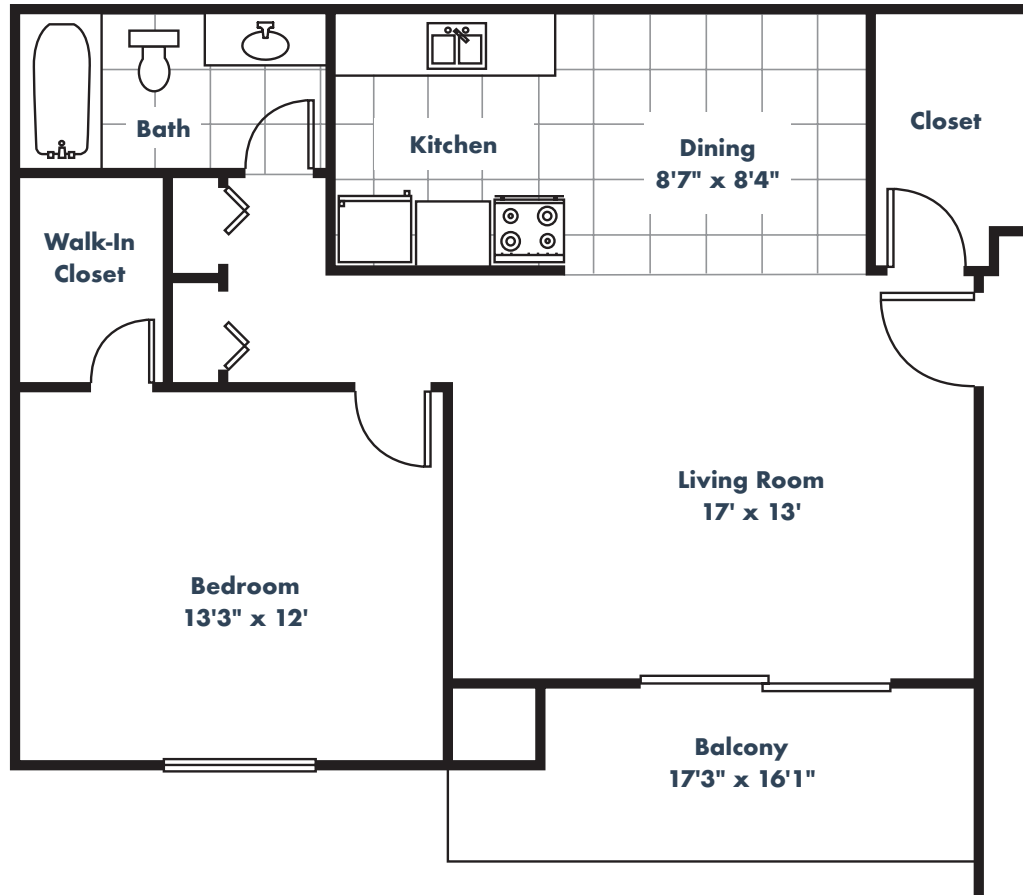

BL1

ONE BEDROOM, ONE BATH
850 sq.ft.

Square footage and room dimensions are approximate.

THE TRILOGY
APARTMENTS

Professionally
Managed By:

TheTrilogyApartments.com