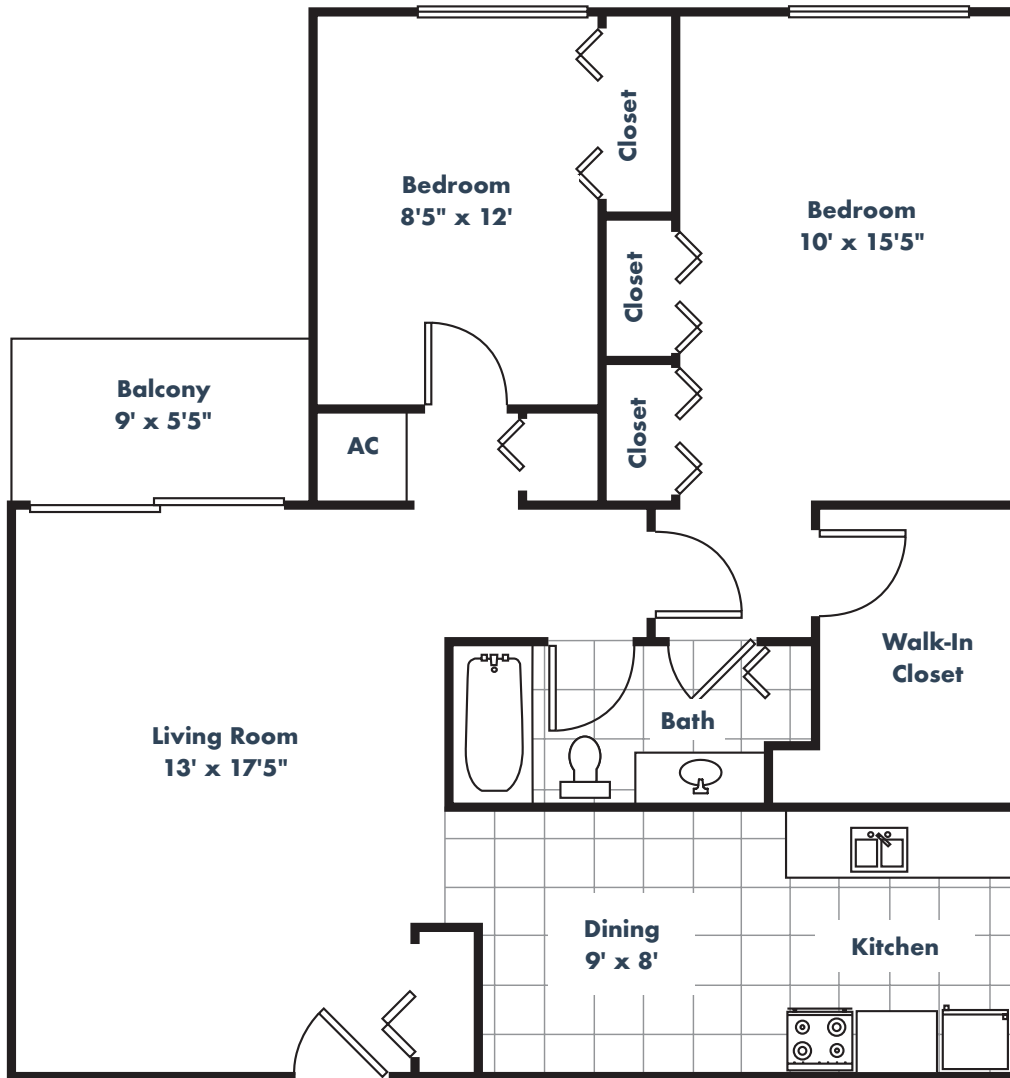

A2

TWO BEDROOM, ONE BATH
1,000 sq.ft.

Square footage and room dimensions are approximate.

Professionally
Managed By:

TheTrilogyApartments.com