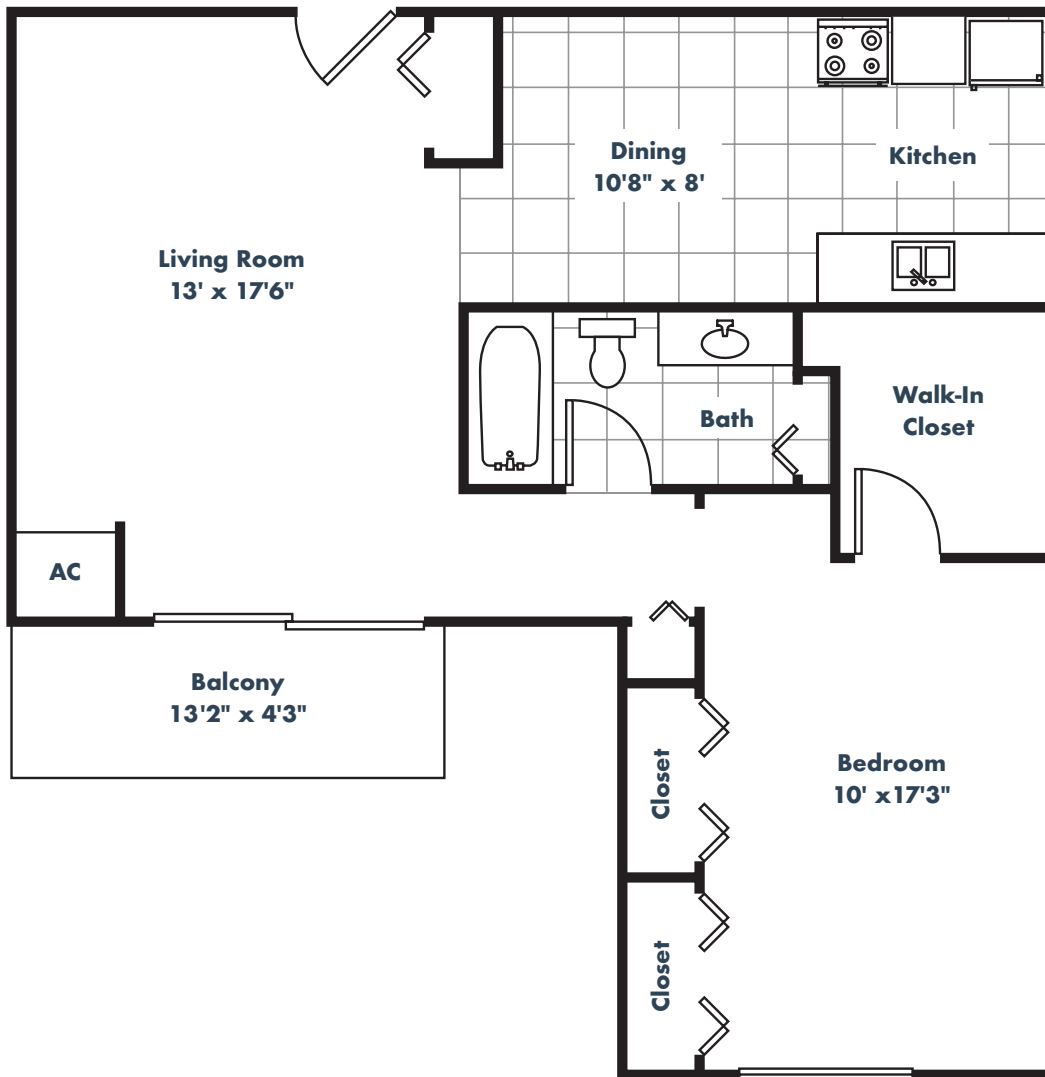

A1

ONE BEDROOM, ONE BATH
850 sq.ft.

Square footage and room dimensions are approximate.

THE TRILOGY
APARTMENTS

Professionally
Managed By:

TheTrilogyApartments.com