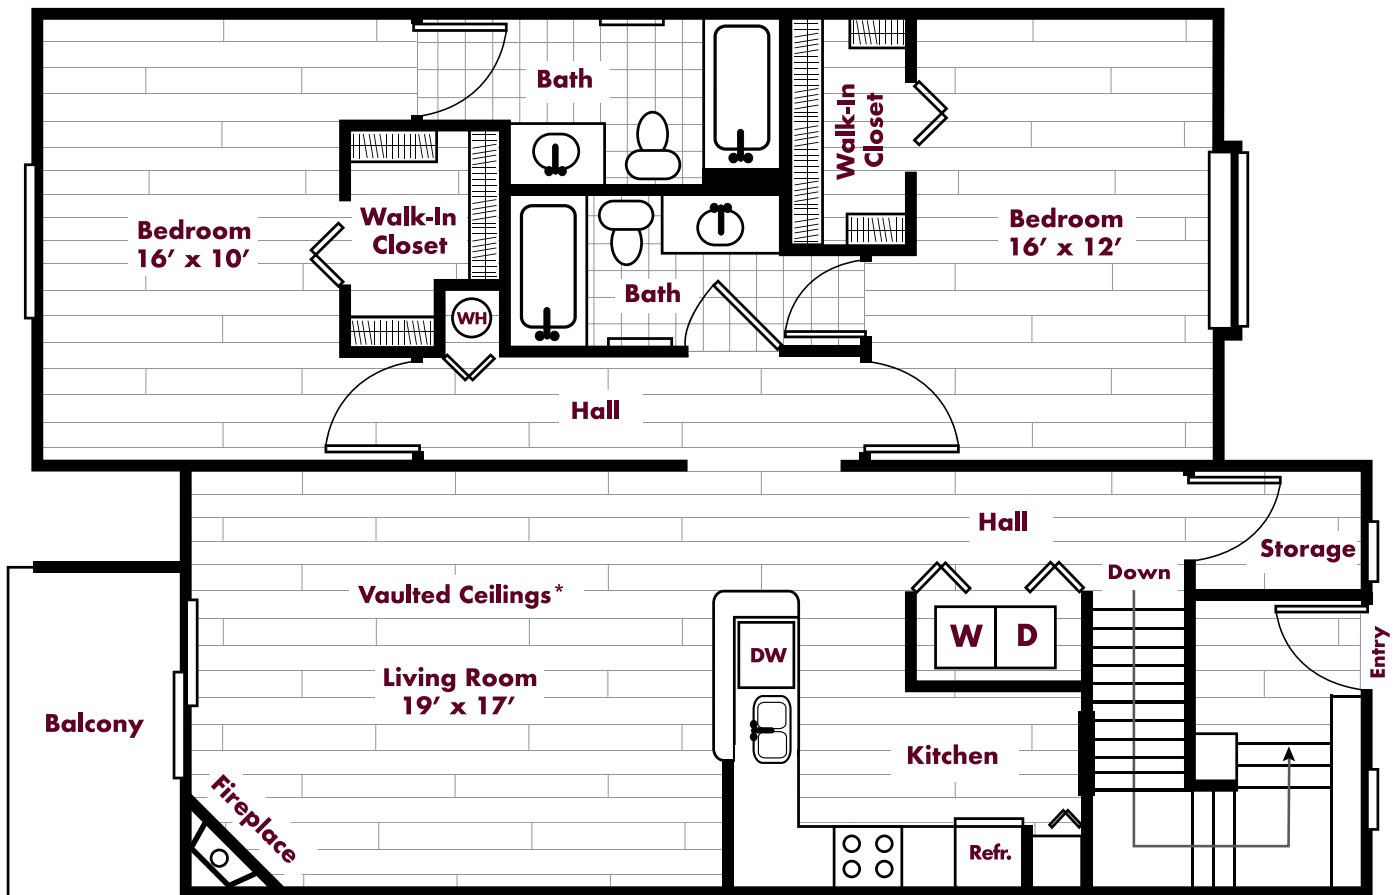

D2

Two Bedroom, Two Bath
Second Floor
1,190 Square Feet

Square footage and room dimensions are approximate.

Auburn Gate

Professionally
Managed By:

BEZTAK
Properties

AuburnGate.com