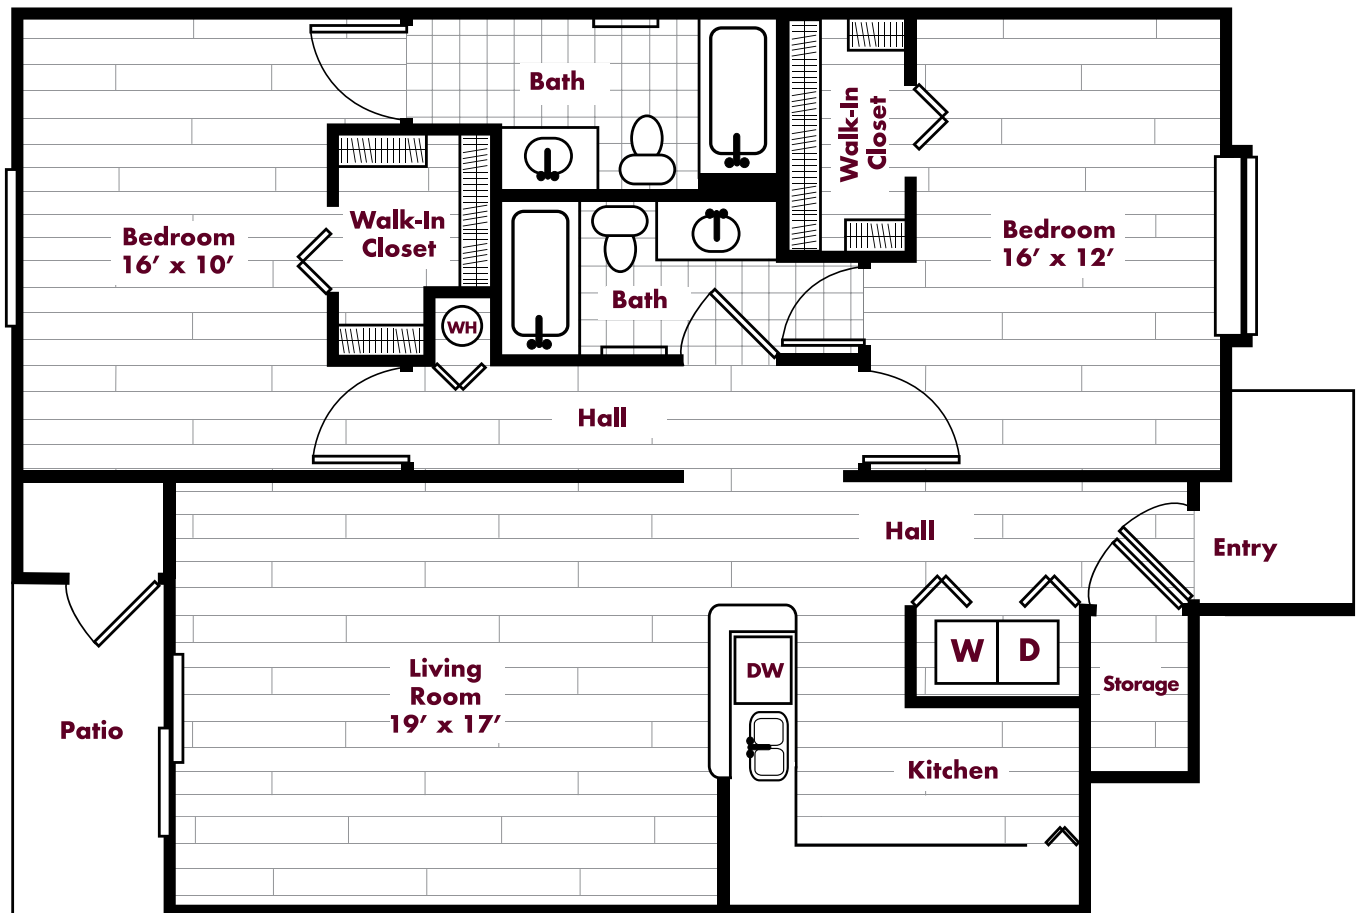

# D1

Two Bedroom, Two Bath  
First Floor  
1,100 Square Feet

Square footage and room dimensions are approximate.

Auburn Gate

Professionally  
Managed By:

BEZTAk  
Properties

AuburnGate.com