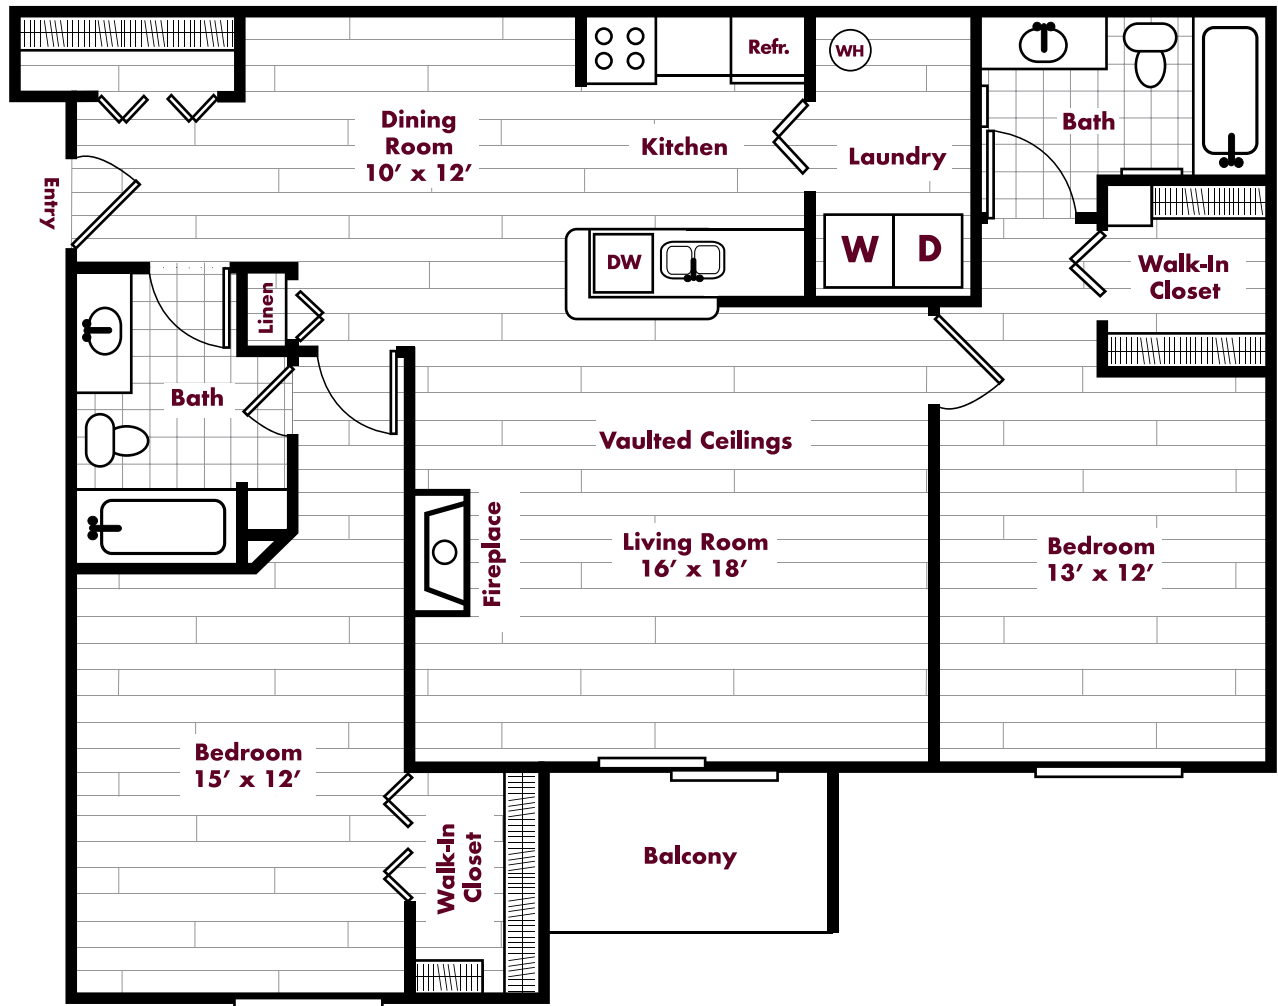

C6

Two Bedroom, Two Bath
Second Floor
1,200 Square Feet

Square footage and room dimensions are approximate.

Auburn Gate

Professionally
Managed By:

BEZTAK
Properties

AuburnGate.com