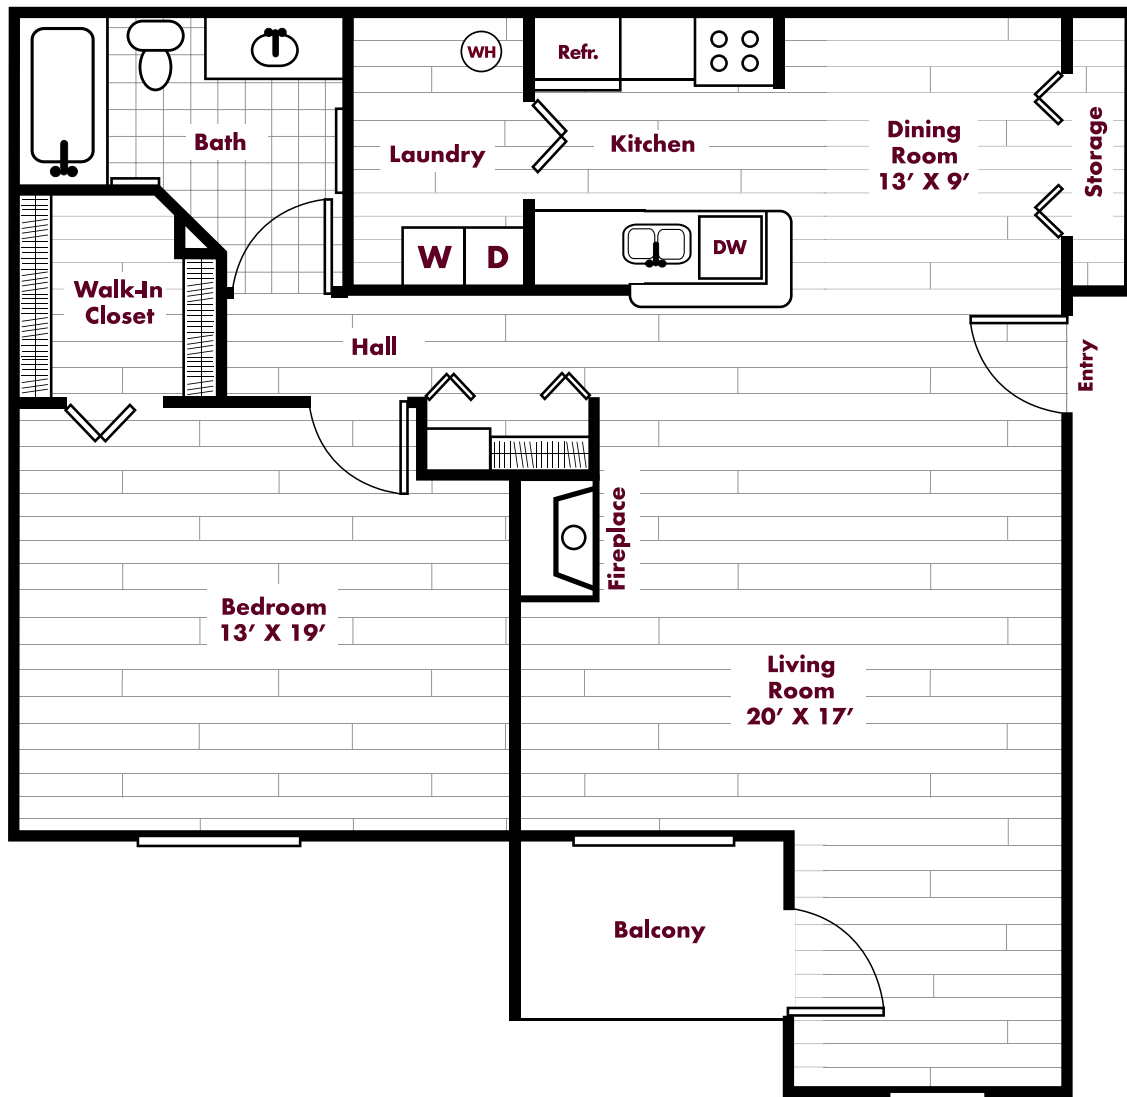

C4

One Bedroom, One Bath
Upper Level
900 Square Feet

Square footage and room dimensions are approximate.

Auburn Gate

Professionally
Managed By:

BEZTAk
Properties

AuburnGate.com