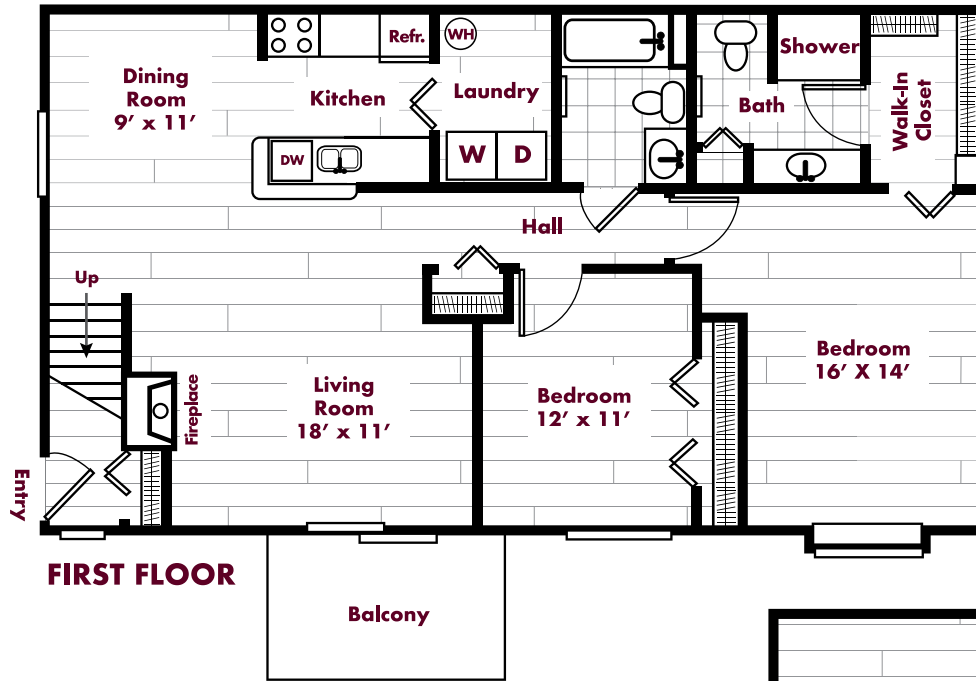

B3

Three Bedroom, Three Bath
Loft
1,532 Square Feet

Square footage and room dimensions are approximate.

Auburn Gate

Professionally
Managed By:

BEZTAK
Properties

AuburnGate.com