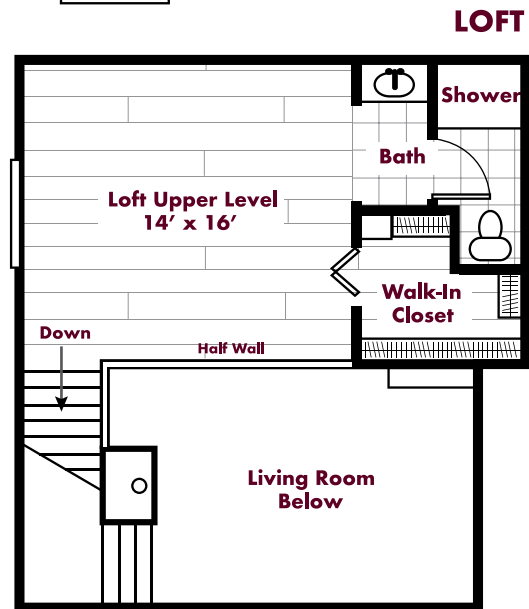

B3

Three Bedroom, Three Bath
Loft
1,532 Square Feet

Square footage and room dimensions are approximate.

Auburn Gate

Professionally
Managed By:

BEZTAK
Properties

AuburnGate.com