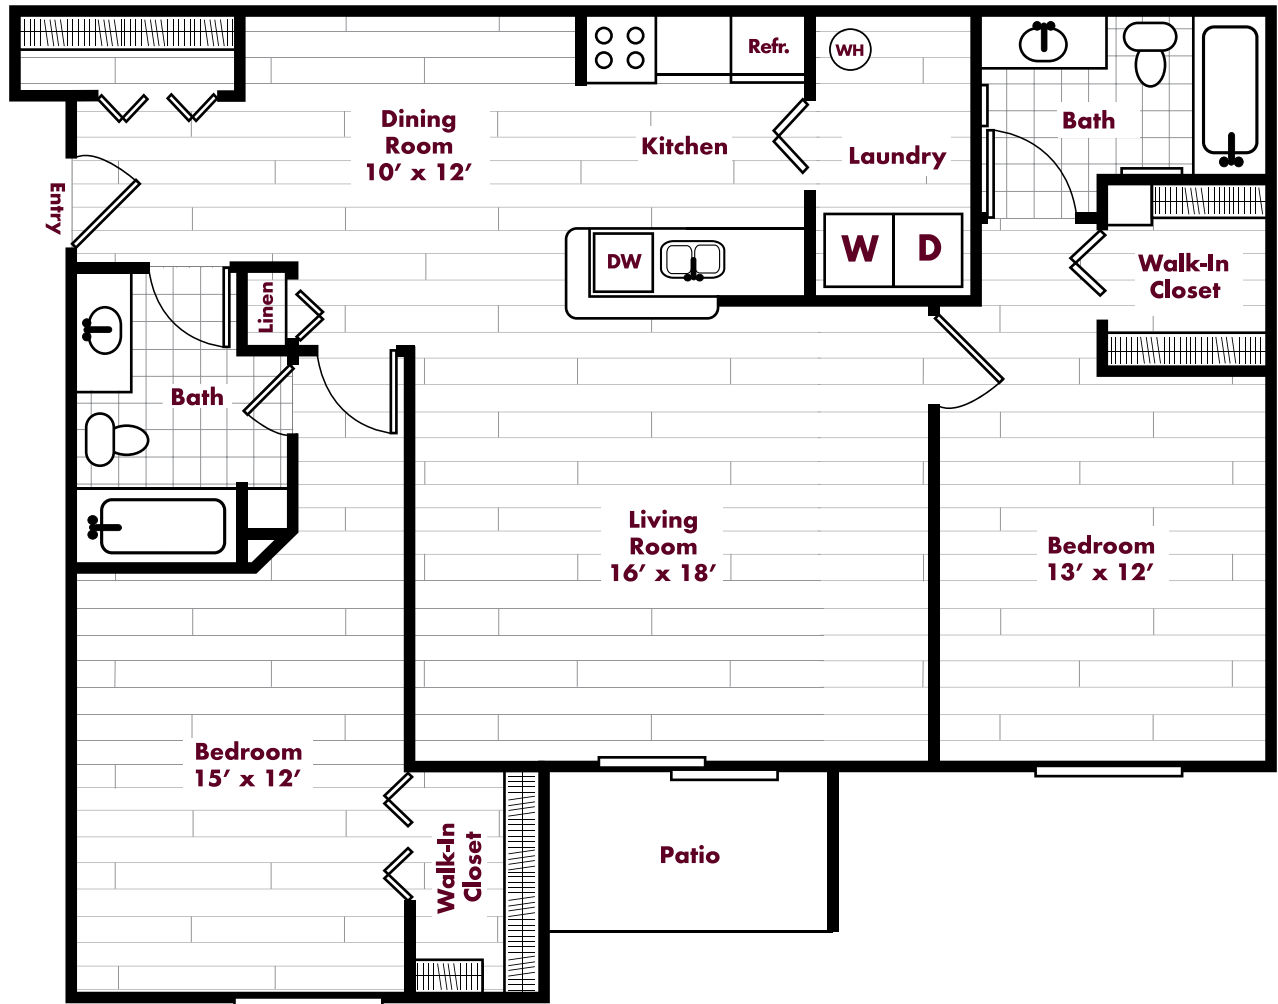

# C5

Two Bedroom, Two Bath  
First Floor  
1,200 Square Feet

Square footage and room dimensions are approximate.

Auburn Gate

Professionally  
Managed By:

BEZTAk  
Properties

[AuburnGate.com](http://AuburnGate.com)