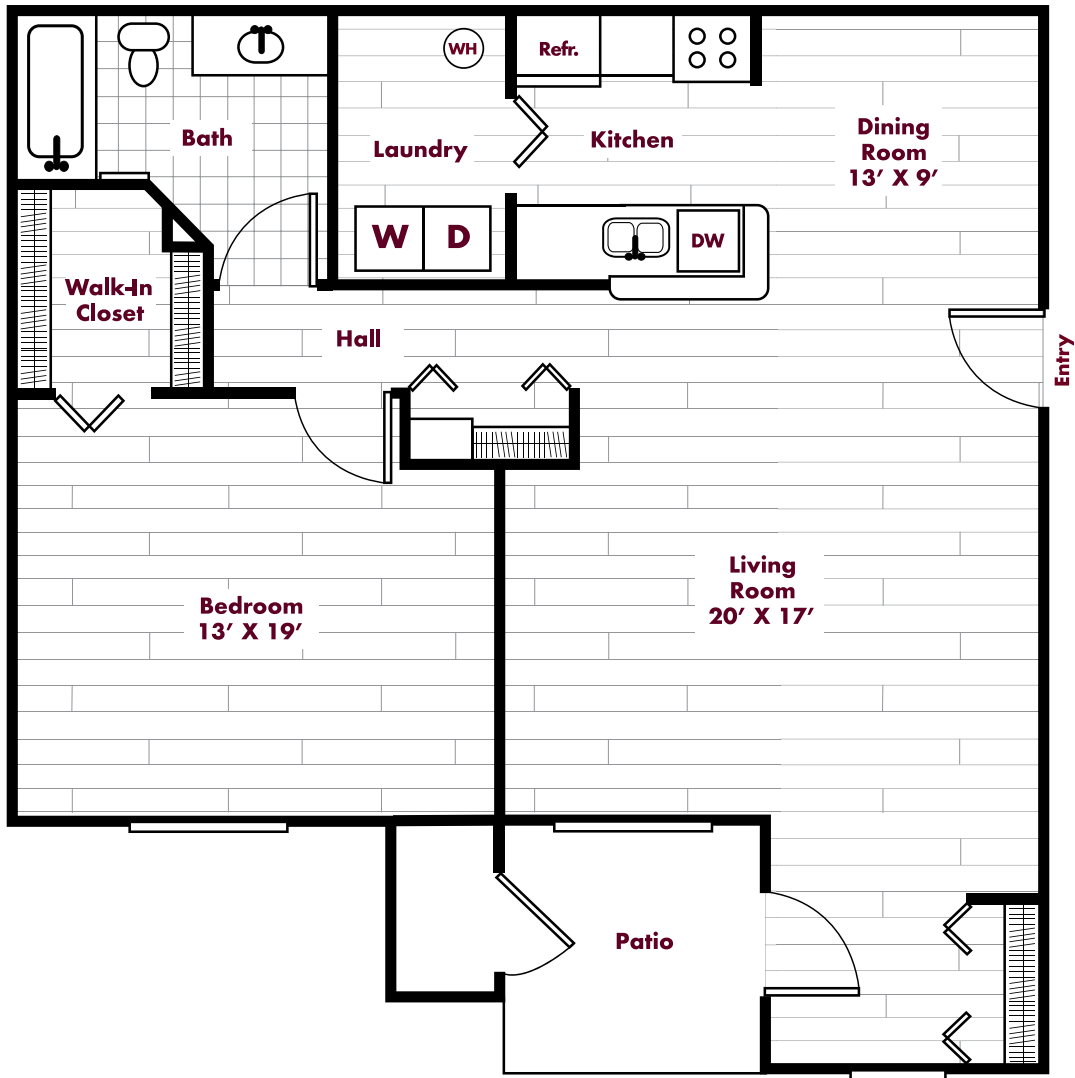

C3

One Bedroom, One Bath
First Floor
900 Square Feet

Square footage and room dimensions are approximate.

Auburn Gate

Professionally
Managed By:

BEZTAK
Properties

AuburnGate.com