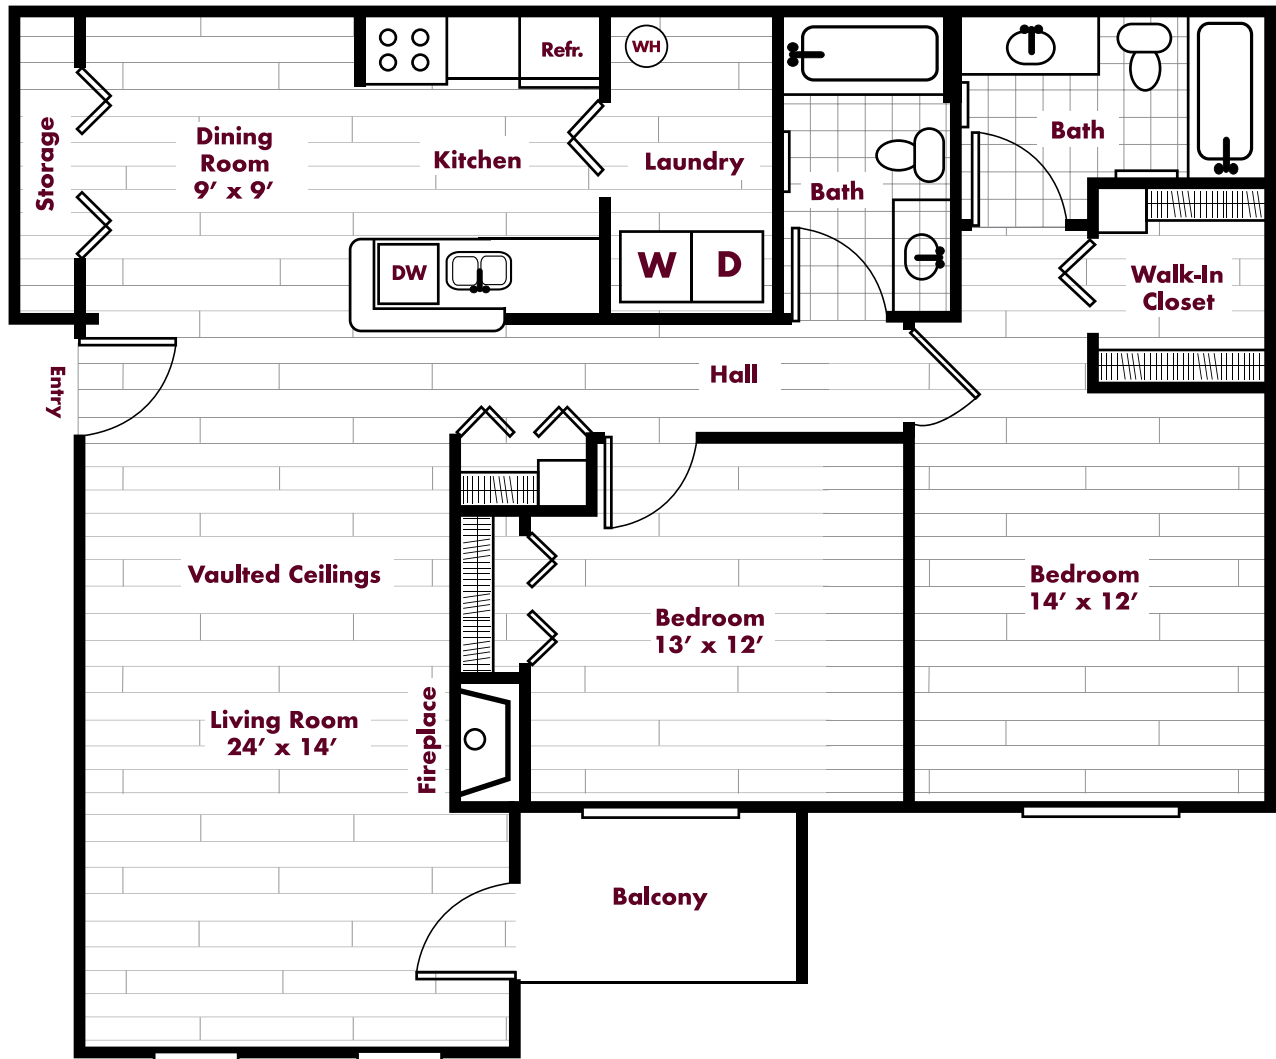

C2

Two Bedroom, Two Bath
Second Floor
1,150 Square Feet

Square footage and room dimensions are approximate.

Auburn Gate

Professionally
Managed By:

BEZTAk
Properties

AuburnGate.com