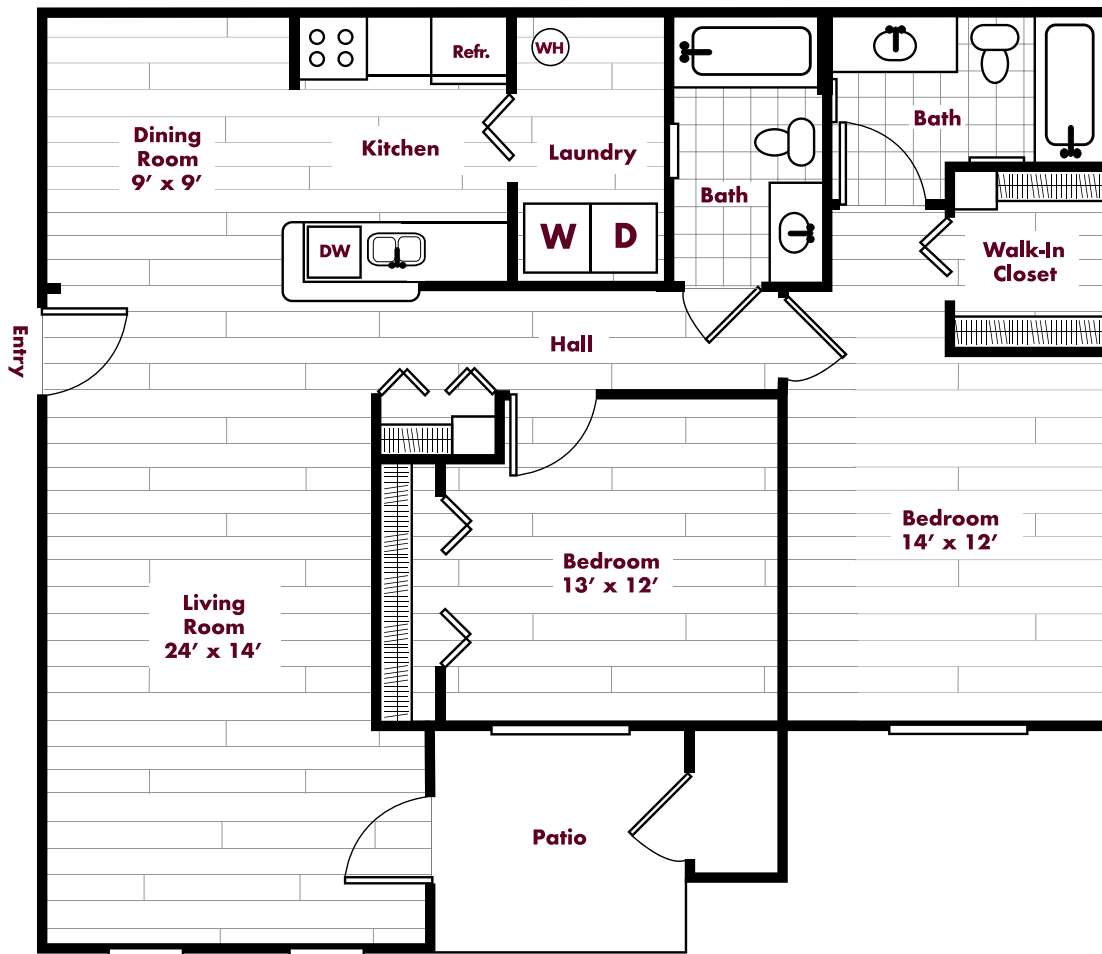

C1

Two Bedroom, Two Bath
First Floor
1,100 Square Feet

Square footage and room dimensions are approximate.

Auburn Gate

Professionally
Managed By:

BEZTAk
Properties

AuburnGate.com