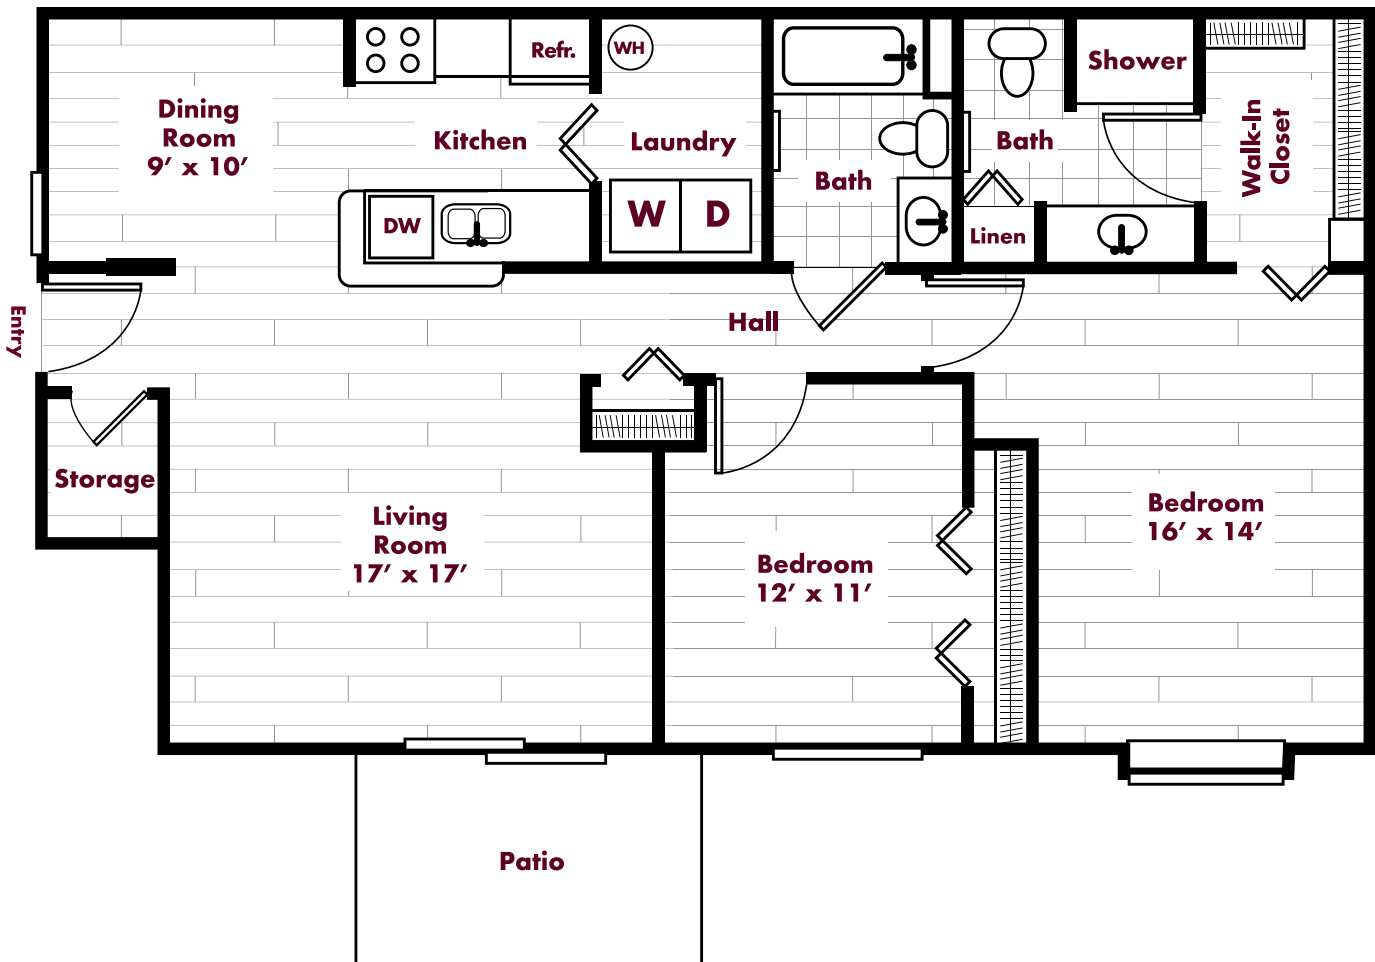

B1

Two Bedroom, Two Bath
First Floor
1,150 Square Feet

Square footage and room dimensions are approximate.

Auburn Gate

Professionally
Managed By:

BEZTAK
Properties

AuburnGate.com