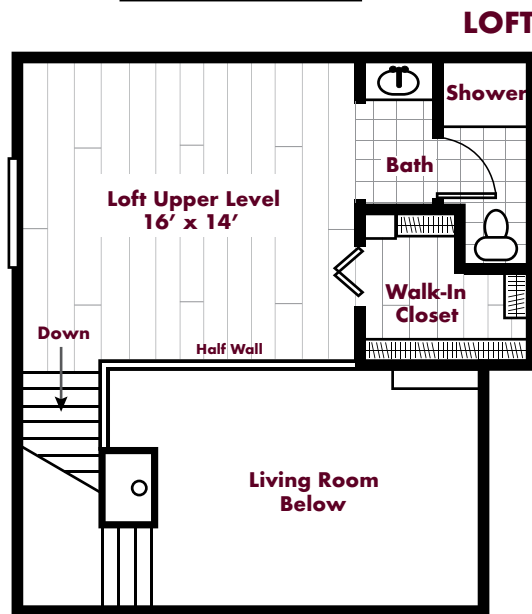

# A3

Two Bedroom, Two Bath  
Loft  
1,350 Square Feet

Square footage and room dimensions are approximate.

Auburn Gate

Professionally  
Managed By:

BEZTAK  
Properties

AuburnGate.com