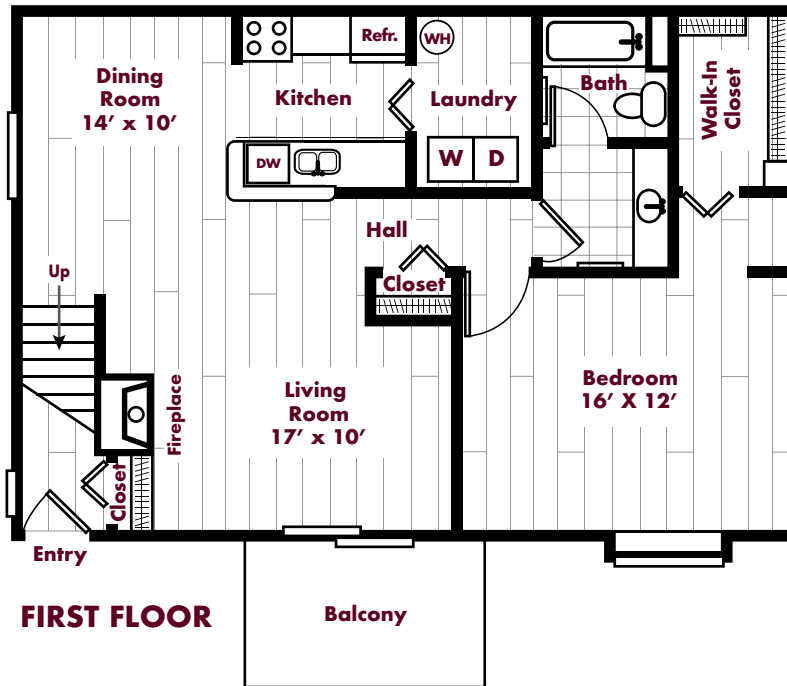

# A3

Two Bedroom, Two Bath  
Loft  
1,350 Square Feet

Square footage and room dimensions are approximate.

Auburn Gate

Professionally  
Managed By:

BEZTAK  
Properties

AuburnGate.com