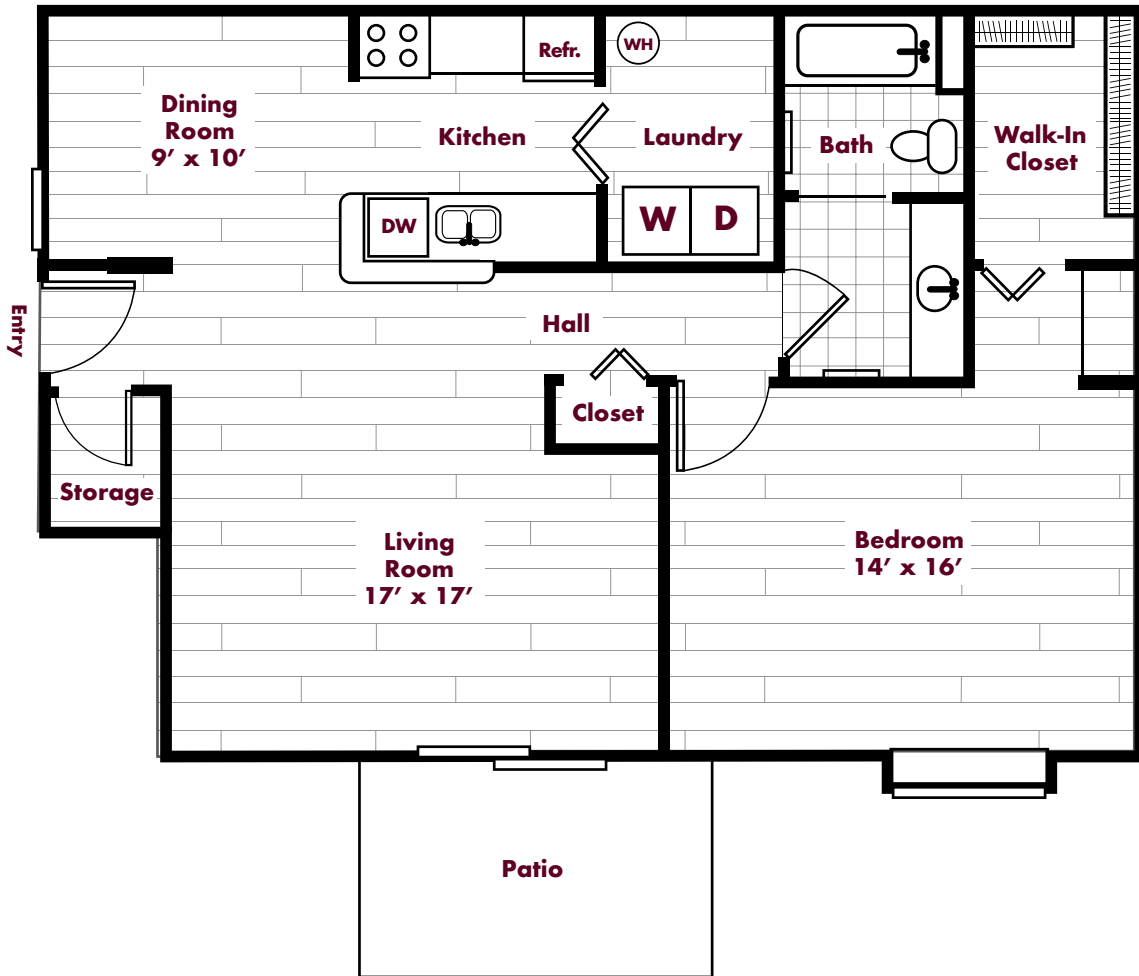

# A1

One Bedroom, One Bath  
First Floor  
950 Square Feet

Square footage and room dimensions are approximate.

Auburn Gate

Professionally  
Managed By:

BEZTAK  
Properties

AuburnGate.com