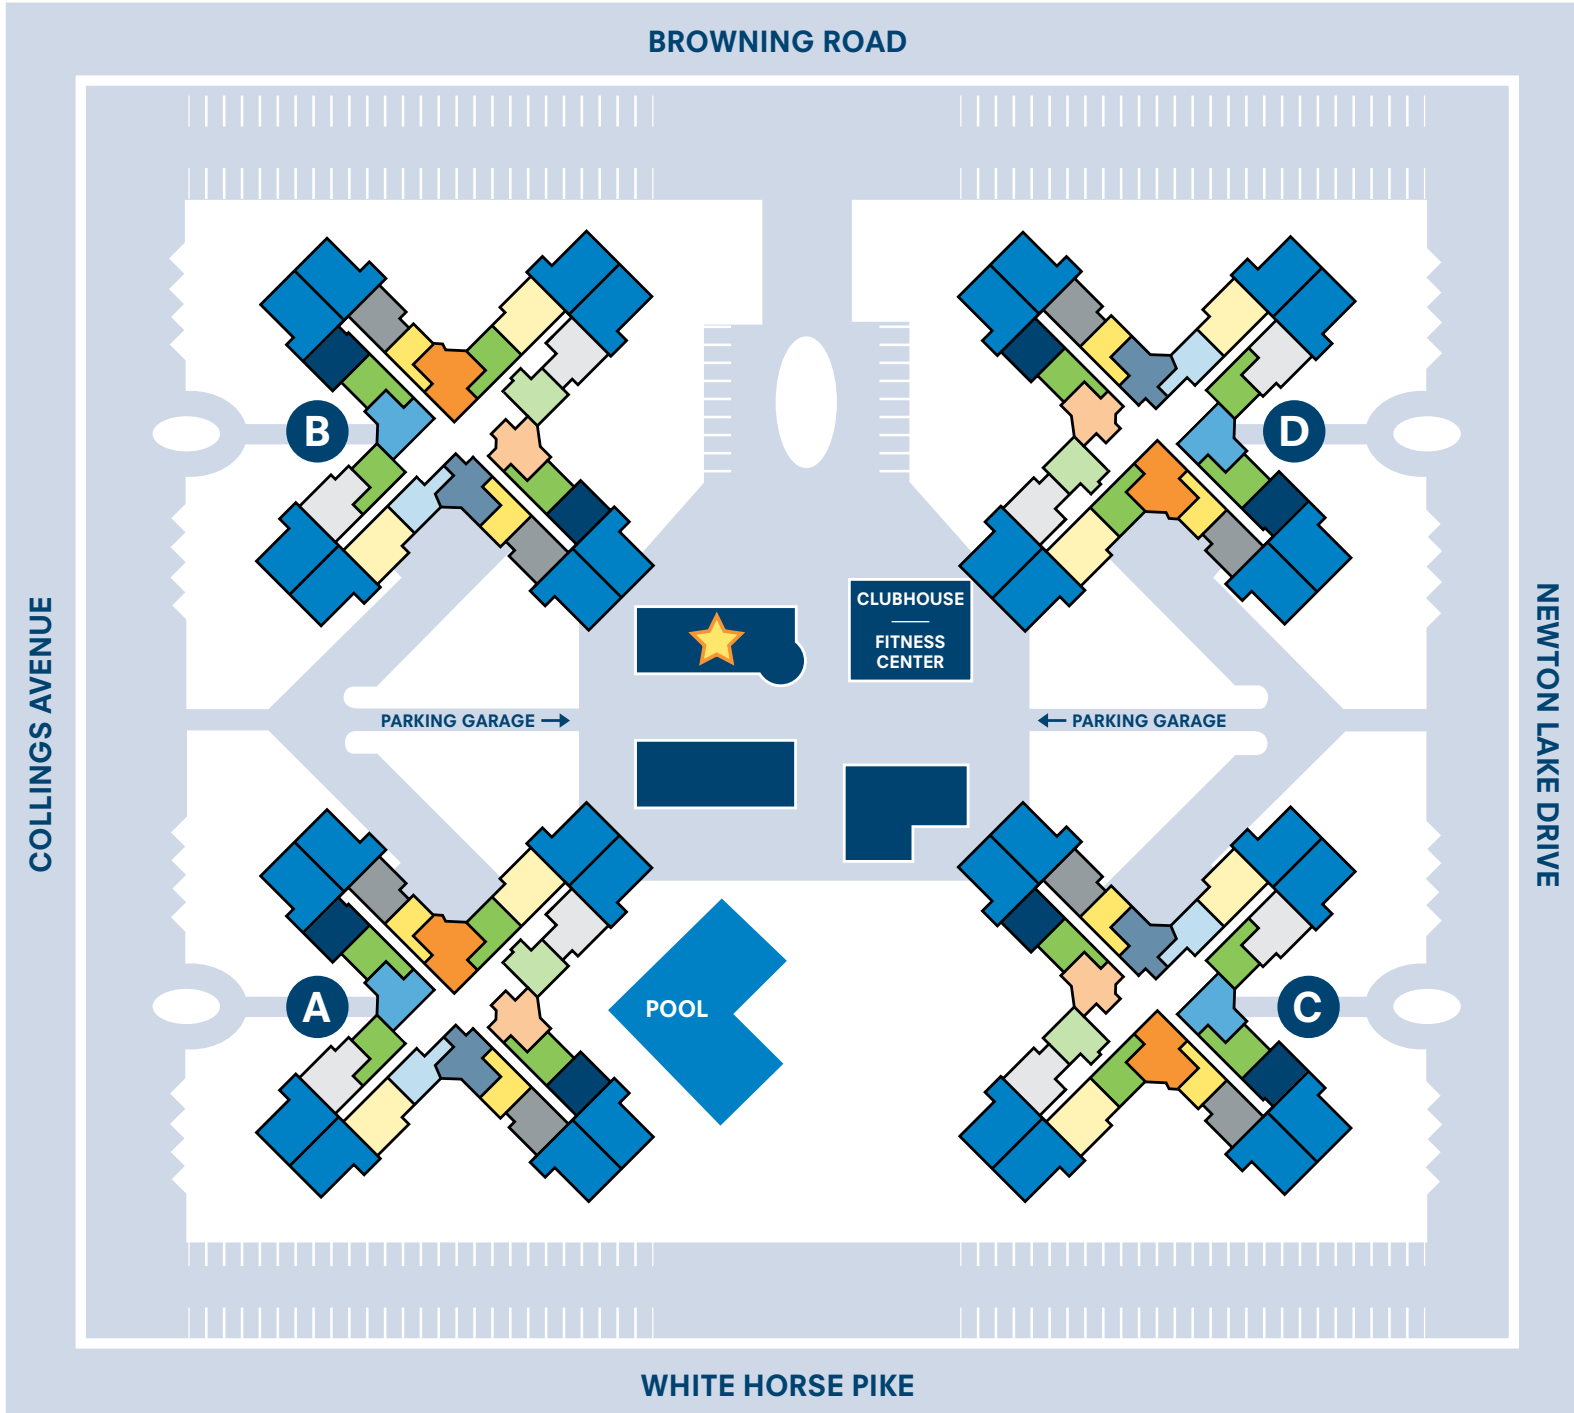

# PARKVIEW AT COLLINGSWOOD APARTMENT HOMES

700 Browning Road, Suite 5, Collingswood, NJ 08107

## APARTMENT LOCATION KEY

- |                              |                              |                              |                |
|------------------------------|------------------------------|------------------------------|----------------|
| 1 Bed, 1 Bath<br>528 sq. ft. | 1 Bed, 1 Bath<br>594 sq. ft. | 1 Bed, 1 Bath<br>809 sq. ft. | Leasing Office |
| 1 Bed, 1 Bath<br>571 sq. ft. | 1 Bed, 1 Bath<br>600 sq. ft. | 2 Bed, 1 Bath<br>832 sq. ft. |                |
| 1 Bed, 1 Bath<br>580 sq. ft. | 1 Bed, 1 Bath<br>602 sq. ft. | 2 Bed, 1 Bath<br>884 sq. ft. |                |
| 1 Bed, 1 Bath<br>510 sq. ft. | 1 Bed, 1 Bath<br>652 sq. ft. |                              |                |
| 1 Bed, 1 Bath<br>592 sq. ft. | 2 Bed, 1 Bath<br>743 sq. ft. |                              |                |