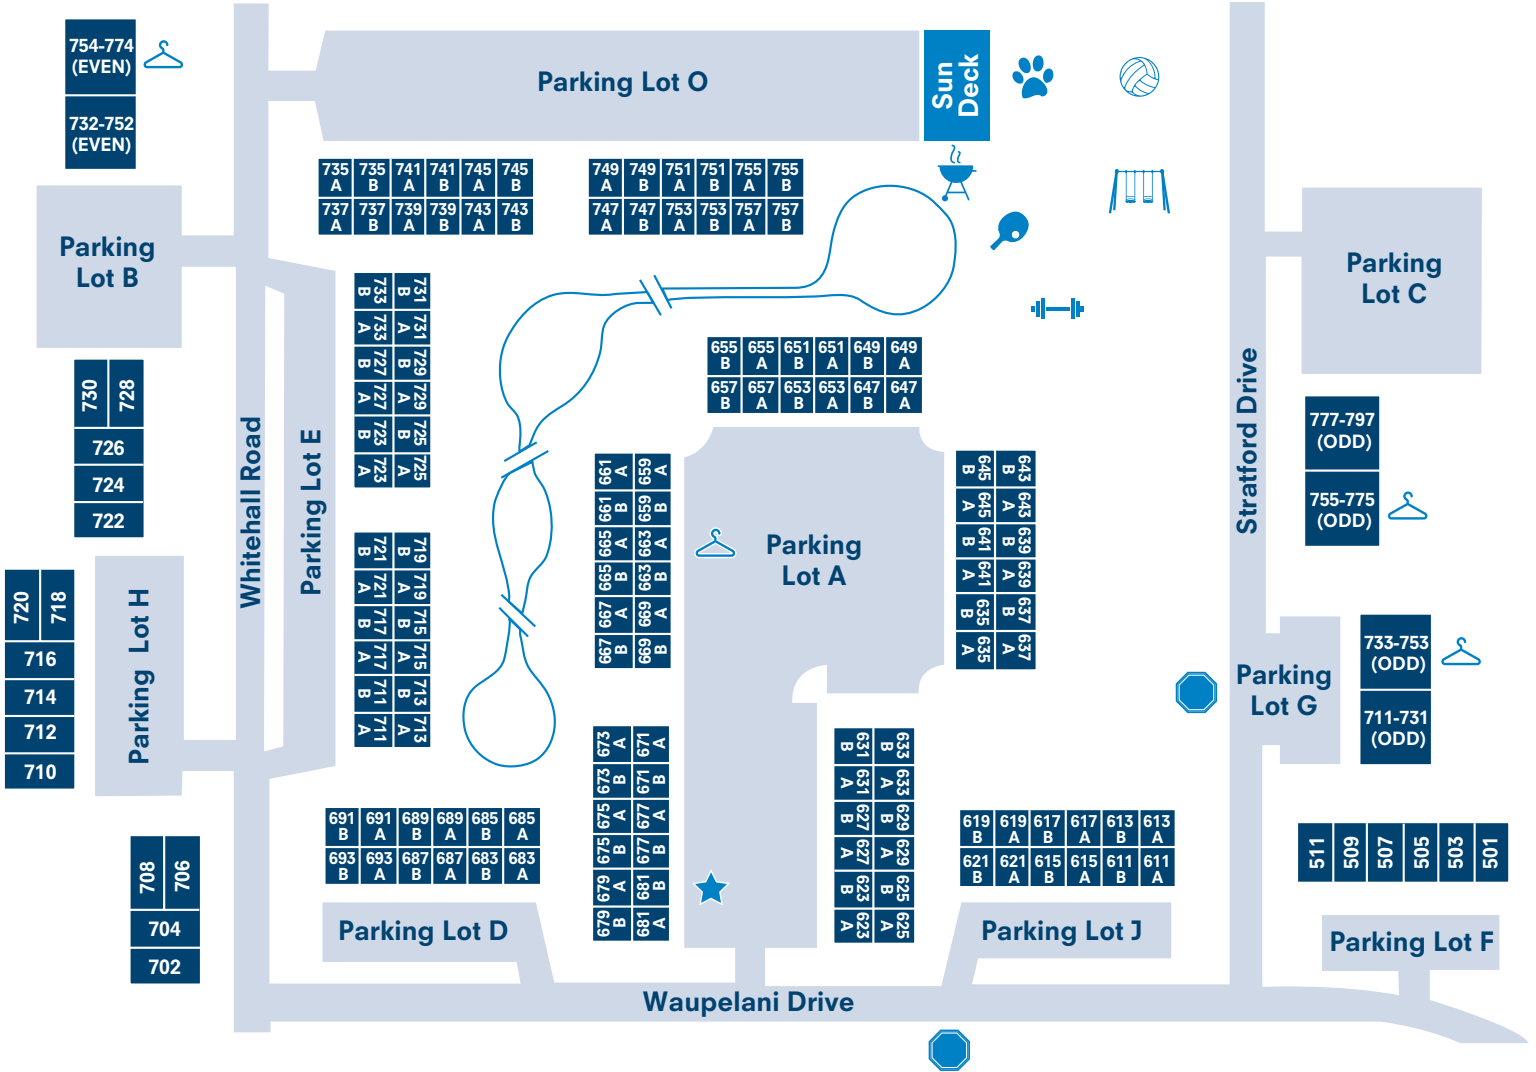

# BRIARWOOD APARTMENTS & TOWNHOMES

679-A Waupelani Dr., State College, PA 16801

- 

**Leasing Office**  
679A Waupelani Drive
- 

**Clothes Care Center**
- 

**Grilling Station**
- 

**Volleyball Court**
- 

**Outdoor Ping Pong**
- 

**Play Area**
- 

**Outdoor Health & Fitness**
- 

**Bus Stop**
- 

**Dog Park**