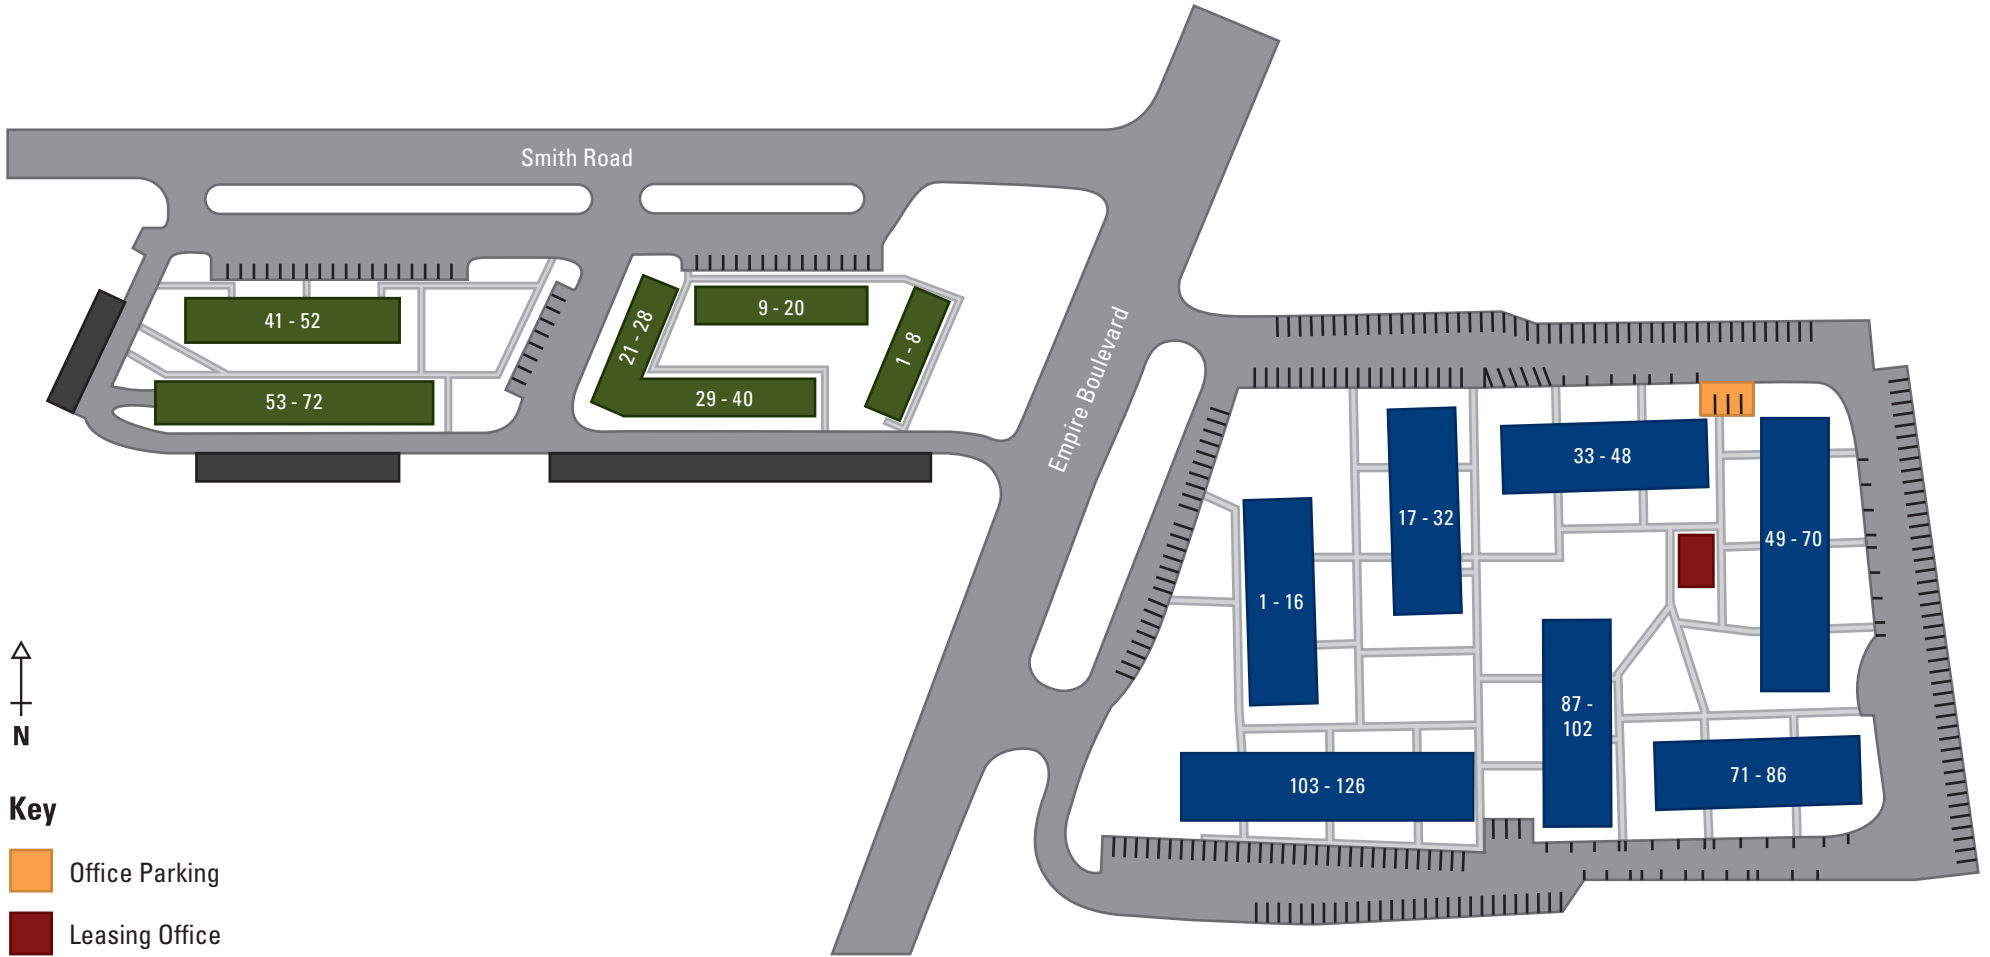

Creek Hill

APARTMENTS

White Oaks

APARTMENTS

www.CreekHillApartments.com • (585) 671-4210
 1700 Empire Blvd | Webster, NY 14580

Key

-  Office Parking
-  Leasing Office
-  Carport
-  Creek Hill
-  White Oaks