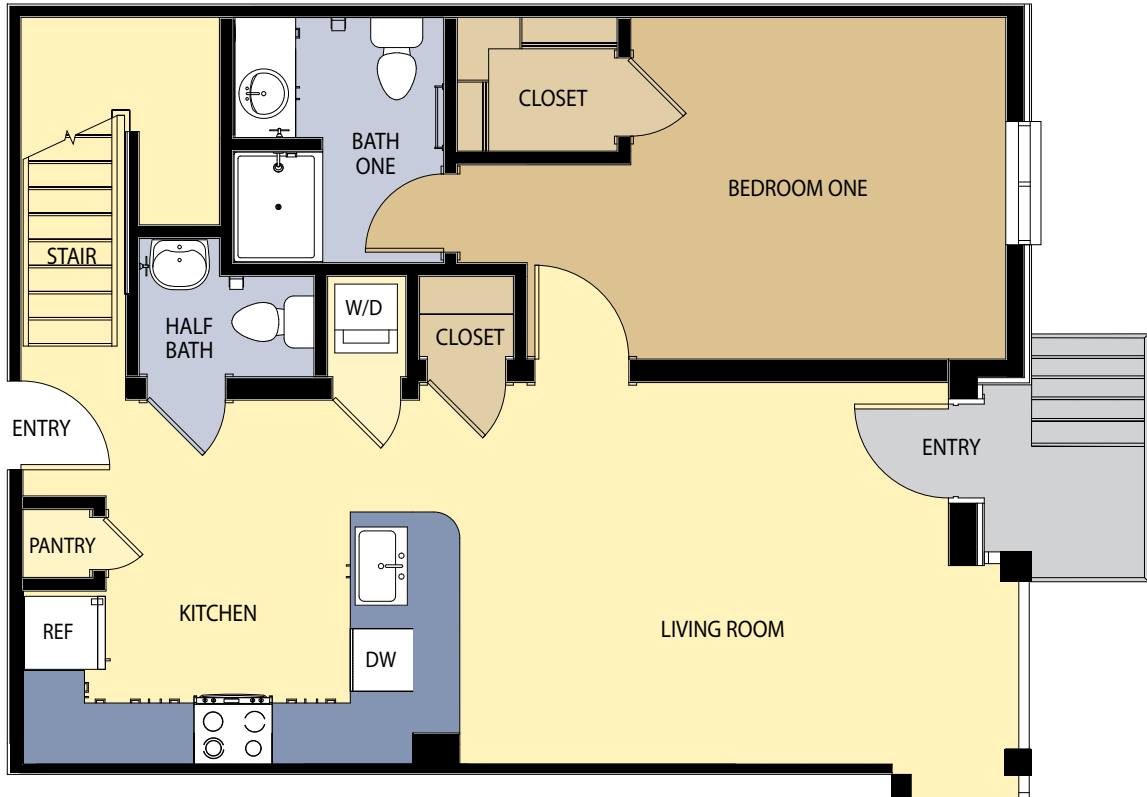

BROOKLYN

TOWNHOME • 2 BEDROOM/ 2 1/2 BATH • 1,200 SQ. FT. (APPROX. SQ. FT.)

LOWER LEVEL

UPPER LEVEL